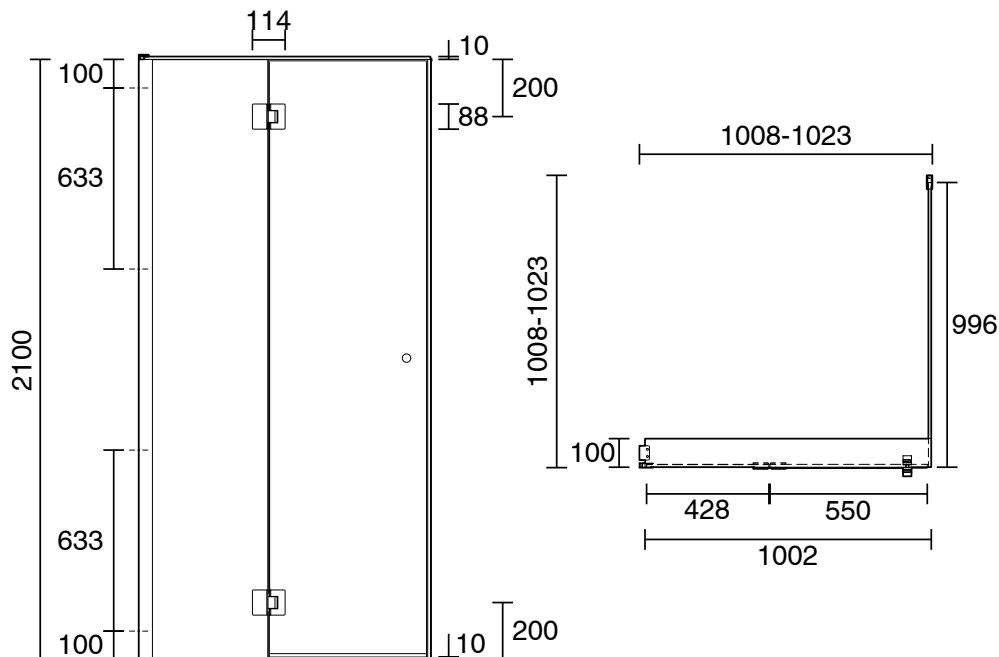

KADO

Kado Lux Frameless Enclosure with Wall Channel 1000 x 1000mm Brushed Nickel

1710042

SPECIFICATIONS

Recommended Use	Residential;Commercial
Colour Finish	Clear;Brushed Nickel
Primary Material	Glass
Frame Configuration	Frameless
Screen Shape	Rectangular
Screen Appearance	Clear
Screen Fixing	Channel
Mounting	Wall

WARRANTY

Residential & Commercial Use (Years)	7
Spare Parts & Labour (Years)	1

Please refer to Kado Warranty Page for full Terms and Conditions

Dimensions are nominal measurements only.

CLEANING RECOMMENDATIONS:

We recommend the use of soapy water or approved cleaners. This product should not be cleaned with abrasive materials. Damage caused by any improper treatment is not covered by the product warranty. Refer to Warranty Conditions

Disclaimer: Products in this specification manual must by regulation be installed by licensed and registered trade people. The manufacturer/distributor reserves the right to vary specifications or delete models from their range without prior notification. Dimensions are nominal measurements only. Dimensions and set-outs listed are correct at time of publication however the manufacturer/distributor takes no responsibility for printing errors.

Published 01/04/2026

To see the complete Kado range go to www.reece.com.au