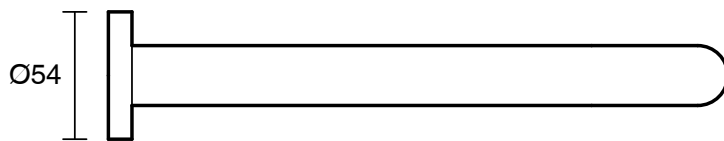

SUSSEX

Scala 25 Wall Outlet Curved 250mm PVD Brushed Gold (3 Star) Lead Free

51159

SPECIFICATIONS	
Recommended Use	Residential;Commercial
Colour Finish	Brushed Gold
Primary Material	Lead Free Brass
Recommended Pressure Range	150 - 500 kPa as per AS3500
Max Continuous Working Temperature (deg C)	65
Min Continuous Working Temperature (deg C)	1
WARRANTY	
Residential Use (Years)	40
Commercial Use (Years)	10
<i>Please refer to Sussex Warranty page for full Terms and Conditions</i>	