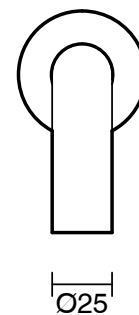

SUSSEX

Scala 25 Wall Outlet Curved 250mm PVD Brushed Gold (3 Star) Lead Free

51159

SPECIFICATIONS	
Recommended Use	Residential;Commercial
Colour Finish	Brushed Gold
Primary Material	Lead Free Brass
Recommended Pressure Range	150 - 500 kPa as per AS3500
Max Continuous Working Temperature (deg C)	65
Min Continuous Working Temperature (deg C)	1
WARRANTY	
Residential Use (Years)	40
Commercial Use (Years)	10
<i>Please refer to Sussex Warranty page for full Terms and Conditions</i>	