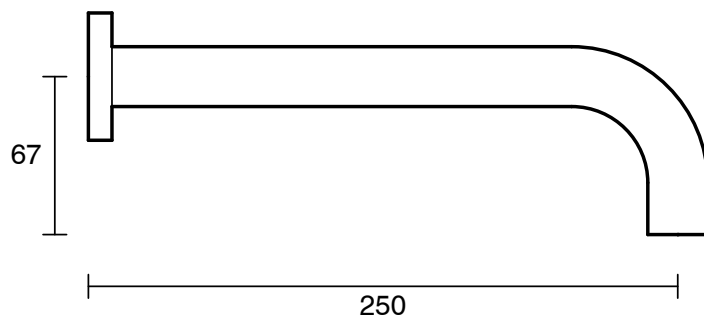

SUSSEX

Scala 25 Wall Outlet Curved 250mm PVD Brushed Gold (3 Star) Lead Free

51159

SPECIFICATIONS	
Recommended Use	Residential;Commercial
Colour Finish	Brushed Gold
Primary Material	Lead Free Brass
Recommended Pressure Range	150 - 500 kPa as per AS3500
Max Continuous Working Temperature (deg C)	65
Min Continuous Working Temperature (deg C)	1
WARRANTY	
Residential Use (Years)	40
Commercial Use (Years)	10
<i>Please refer to Sussex Warranty page for full Terms and Conditions</i>	