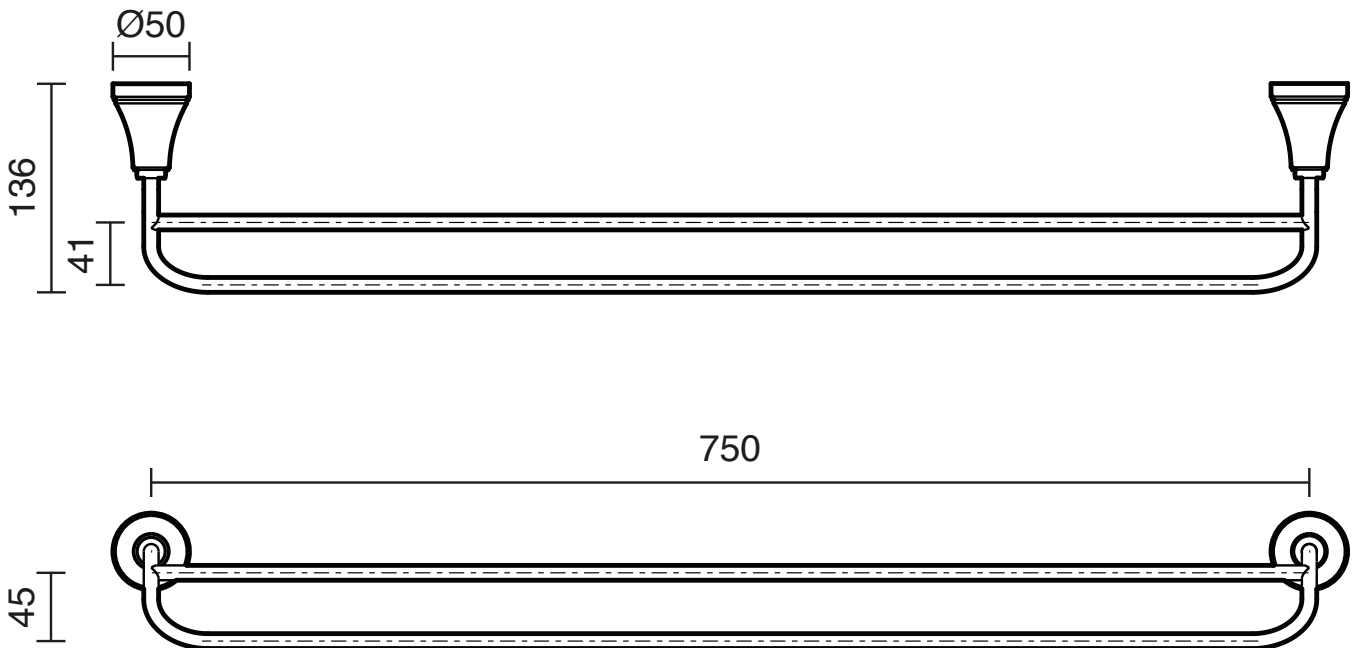

KADO

Kado Era Double Towel Rail 750mm Matte Black

2263720

SPECIFICATIONS

Recommended Use	Residential;Commercial
Colour	Matte Black
Material	Zinc/Steel

WARRANTY

Residential & Commercial Use (Years)	25
Parts Replacement Only (Years)	1

Please refer to Kado Warranty Page for full Terms and Conditions

Dimensions are nominal measurements only.

CLEANING RECOMMENDATIONS:

We recommend the use of soapy water or approved cleaners. This product should not be cleaned with abrasive materials. Damage caused by any improper treatment is not covered by the product warranty. Refer to Warranty Conditions

Disclaimer: Products in this specification manual must by regulation be installed by licensed and registered trade people. The manufacturer/distributor reserves the right to vary specifications or delete models from their range without prior notification. Dimensions are nominal measurements only. Dimensions and set-outs listed are correct at time of publication however the manufacturer/distributor takes no responsibility for printing errors.

Published 01/04/2026

To see the complete Kado range go to www.reece.com.au