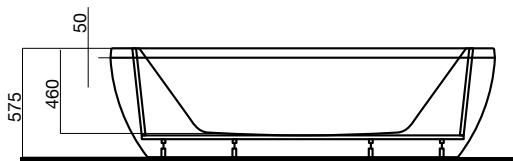

LAUFEN

LAUFEN Alessi One Freestanding Bath with Overflow 2030mm x 1020mm White

9504185

SPECIFICATIONS

Recommended Use	Residential;Commercial
Bath Type	Freestanding
Primary Material	Acrylic
Colour Finish	White
Capacity (L)	230
Weight (kg)	52
Mounting	Floor
Overflow Included	Yes
Plug & Waste Included	Yes

WARRANTY

Residential & Commercial Use (Years)	25
Spare Parts & Labour (Years)	1

Please refer to LAUFEN Warranty page for full Terms and Conditions

Dimensions are nominal measurements only.

CLEANING RECOMMENDATIONS:

We recommend the use of soapy water or approved cleaners. This product should not be cleaned with abrasive materials. Damage caused by any improper treatment is not covered by the product warranty. Refer to Warranty Conditions

Disclaimer: Products in this specification manual must by regulation be installed by licensed and registered trade people. The manufacturer/distributor reserves the right to vary specifications or delete models from their range without prior notification. Dimensions are nominal measurements only. Dimensions and set-outs listed are correct at time of publication however the manufacturer/distributor takes no responsibility for printing errors.

Published 24/04/2026

To see the complete LAUFEN range go to www.reece.com.au