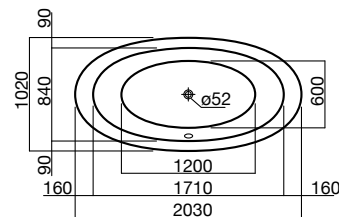

LAUFEN

LAUFEN Alessi One Freestanding Bath with Overflow 2030mm x 1020mm White

9504185

SPECIFICATIONS

Recommended Use	Residential;Commercial
Bath Type	Freestanding
Primary Material	Acrylic
Colour Finish	White
Capacity (L)	230
Weight (kg)	52
Mounting	Floor
Overflow Included	Yes
Plug & Waste Included	Yes

WARRANTY

Residential & Commercial Use (Years)	25
Spare Parts & Labour (Years)	1

Please refer to LAUFEN Warranty page for full Terms and Conditions

Dimensions are nominal measurements only.

CLEANING RECOMMENDATIONS:

We recommend the use of soapy water or approved cleaners. This product should not be cleaned with abrasive materials. Damage caused by any improper treatment is not covered by the product warranty. Refer to Warranty Conditions

Disclaimer: Products in this specification manual must by regulation be installed by licensed and registered trade people. The manufacturer/distributor reserves the right to vary specifications or delete models from their range without prior notification. Dimensions are nominal measurements only. Dimensions and set-outs listed are correct at time of publication however the manufacturer/distributor takes no responsibility for printing errors.

Published 24/04/2026

To see the complete LAUFEN range go to www.reece.com.au