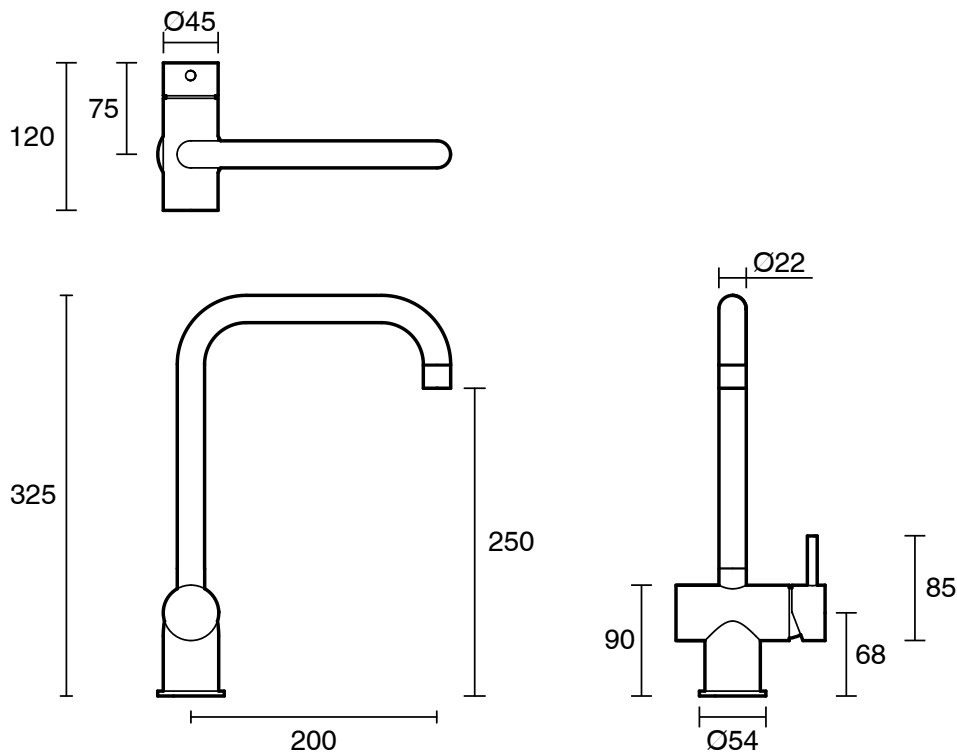

SUSSEX

Scala Sink Mixer Square Large Right Hand PVD Brushed Platinum Gold (4 Star) Lead Free

52365

SPECIFICATIONS	
Recommended Use	Residential;Commercial
Colour Finish	Brushed Platinum Gold
Primary Material	Lead Free Brass
Recommended Pressure Range	150 - 500 kPa as per AS3500
Max Continuous Working Temperature (deg C)	65
Min Continuous Working Temperature (deg C)	1
WARRANTY	
Residential Use (Years)	40
Commercial Use (Years)	10
<i>Please refer to Sussex Warranty page for full Terms and Conditions</i>	

Disclaimer: Products in this specification manual must by regulation be installed by licensed and registered trade people. The manufacturer/distributor reserves the right to vary specifications or delete models from their range without prior notification. Dimensions are nominal measurements only. Dimensions and set-outs listed are correct at time of publication however the manufacturer/distributor takes no responsibility for printing errors.