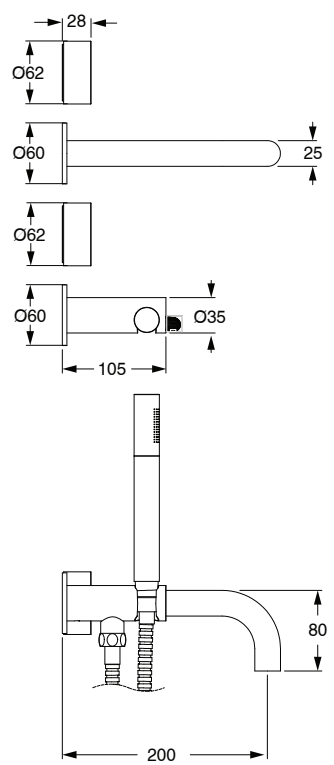

SUSSEX

Sussex Pure Progressive Bath Mixer System 200mm with Handshower Right Hand with Cirque Textured Handles PVD Matte Black (3 Star) Lead Free 50149

SPECIFICATIONS	
Recommended Use	Residential;Commercial
Colour Finish	Matte Black
Primary Material	Lead Free Brass
Recommended Pressure Range	150 - 500 kPa as per AS3500
Max Continuous Working Temperature (deg C)	65
Min Continuous Working Temperature (deg C)	1
WARRANTY	
Residential Use (Years)	40
Commercial Use (Years)	10
<i>Please refer to Sussex Warranty page for full Terms and Conditions</i>	