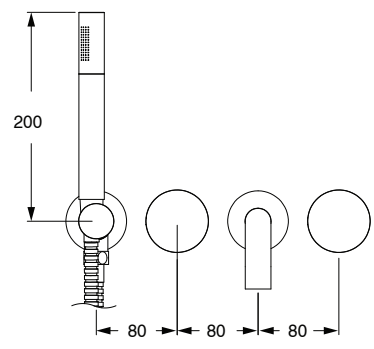

SUSSEX

Sussex Pure Progressive Bath Mixer System 200mm with Handshower Right Hand with Cirque Textured Handles PVD Matte Black (3 Star) Lead Free 50149

SPECIFICATIONS	
Recommended Use	Residential;Commercial
Colour Finish	Matte Black
Primary Material	Lead Free Brass
Recommended Pressure Range	150 - 500 kPa as per AS3500
Max Continuous Working Temperature (deg C)	65
Min Continuous Working Temperature (deg C)	1
WARRANTY	
Residential Use (Years)	40
Commercial Use (Years)	10
<i>Please refer to Sussex Warranty page for full Terms and Conditions</i>	

Disclaimer: Products in this specification manual must by regulation be installed by licensed and registered trade people. The manufacturer/distributor reserves the right to vary specifications or delete models from their range without prior notification. Dimensions are nominal measurements only. Dimensions and set-outs listed are correct at time of publication however the manufacturer/distributor takes no responsibility for printing errors.