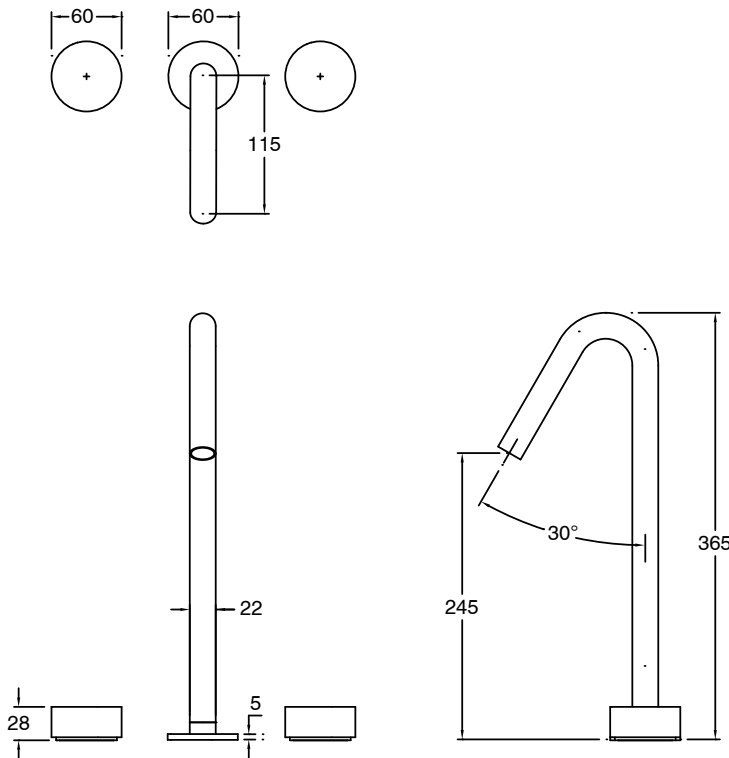

SUSSEX

Sussex Pure Vessel Basin Set PVD Brushed Nickel (5 Star)

9511590

| SPECIFICATIONS | |
|---|-----------------------------|
| Recommended Use | Residential;Commercial |
| Colour Finish | Brushed Nickel |
| Primary Material | DR Brass |
| Recommended Pressure Range | 150 - 500 kPa as per AS3500 |
| Max Continuous Working Temperature (deg C) | 65 |
| Min Continuous Working Temperature (deg C) | 1 |
| WARRANTY | |
| Residential Use (Years) | 40 |
| Commercial Use (Years) | 10 |
| <i>Please refer to Sussex Warranty page for full Terms and Conditions</i> | |

Disclaimer: Products in this specification manual must by regulation be installed by licensed and registered trade people. The manufacturer/distributor reserves the right to vary specifications or delete models from their range without prior notification. Dimensions are nominal measurements only. Dimensions and set-outs listed are correct at time of publication however the manufacturer/distributor takes no responsibility for printing errors.