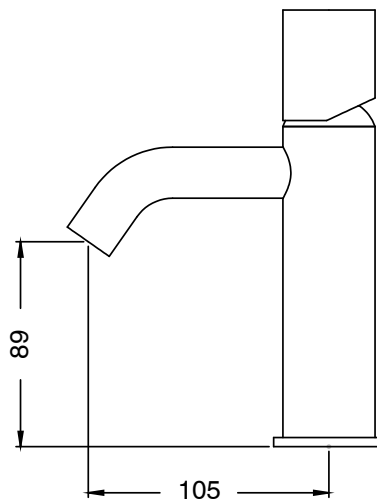

SUSSEX

Sussex Pure Basin Mixer Curved Spout with Cirque Textured Handles Chrome (5 Star) Lead Free

46937

SPECIFICATIONS	
Recommended Use	Residential;Commercial
Colour Finish	Polished Chrome
Primary Material	Lead Free Brass
Recommended Pressure Range	150 - 500 kPa as per AS3500
Max Continuous Working Temperature (deg C)	65
Min Continuous Working Temperature (deg C)	1
WARRANTY	
Residential Use (Years)	40
Commercial Use (Years)	10
<i>Please refer to Sussex Warranty page for full Terms and Conditions</i>	