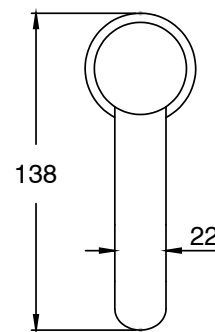

SUSSEX

Sussex Pure Basin Mixer Curved Spout with Cirque Textured Handles Chrome (5 Star) Lead Free

46937

SPECIFICATIONS	
Recommended Use	Residential;Commercial
Colour Finish	Polished Chrome
Primary Material	Lead Free Brass
Recommended Pressure Range	150 - 500 kPa as per AS3500
Max Continuous Working Temperature (deg C)	65
Min Continuous Working Temperature (deg C)	1
WARRANTY	
Residential Use (Years)	40
Commercial Use (Years)	10
<i>Please refer to Sussex Warranty page for full Terms and Conditions</i>	

Disclaimer: Products in this specification manual must by regulation be installed by licensed and registered trade people. The manufacturer/distributor reserves the right to vary specifications or delete models from their range without prior notification. Dimensions are nominal measurements only. Dimensions and set-outs listed are correct at time of publication however the manufacturer/distributor takes no responsibility for printing errors.