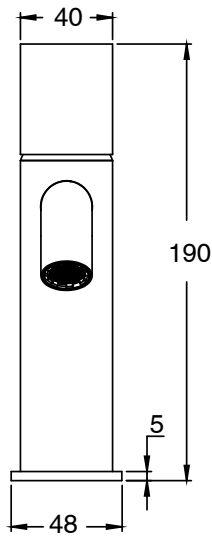

SUSSEX

Sussex Pure Basin Mixer Curved Spout with Cirque Textured Handles Chrome (5 Star) Lead Free

46937

SPECIFICATIONS	
Recommended Use	Residential;Commercial
Colour Finish	Polished Chrome
Primary Material	Lead Free Brass
Recommended Pressure Range	150 - 500 kPa as per AS3500
Max Continuous Working Temperature (deg C)	65
Min Continuous Working Temperature (deg C)	1
WARRANTY	
Residential Use (Years)	40
Commercial Use (Years)	10
<i>Please refer to Sussex Warranty page for full Terms and Conditions</i>	