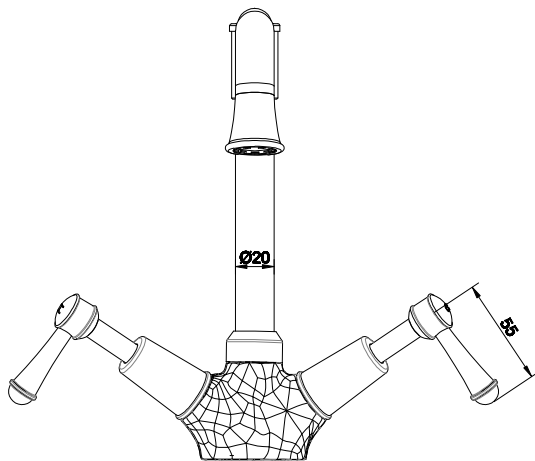

Posh Canterbury English Basin Twinner Lever Porcelain Handles Polished Brass Gold (4 Star)

9509394

SPECIFICATIONS

Recommended Use	Residential;Commercial
Colour Finish	Brass Gold
Primary Material	DR Brass
Recommended Pressure Range	150 - 500 kPa as per AS3500
Max Continuous Working Temperature (deg C)	80
Min Continuous Working Temperature (deg C)	5
Hot Water Unit Suitability	Storage Tank;Continuous Flow

WARRANTY

Residential & Commercial Use (Years)	25
Spare Parts & Labour (Years)	1

Please refer to Posh Warranty Page for full Terms and Conditions

Dimensions are nominal measurements only.

CLEANING RECOMMENDATIONS:

We recommend the use of soapy water or approved cleaners. This product should not be cleaned with abrasive materials. Damage caused by any improper treatment is not covered by the product warranty. Refer to Warranty Conditions

Disclaimer: Products in this specification manual must by regulation be installed by licensed and registered trade people. The manufacturer/distributor reserves the right to vary specifications or delete models from their range without prior notification. Dimensions are nominal measurements only. Dimensions and set-outs listed are correct at time of publication however the manufacturer/distributor takes no responsibility for printing errors.

Published 01/04/2026

To see the complete Posh range go to www.reece.com.au