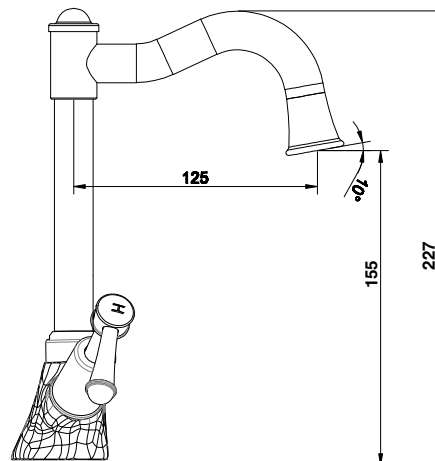

Posh Canterbury English Basin Twinner Lever Porcelain Handles Polished Brass Gold (4 Star)

9509394

SPECIFICATIONS

Recommended Use	Residential;Commercial
Colour Finish	Brass Gold
Primary Material	DR Brass
Recommended Pressure Range	150 - 500 kPa as per AS3500
Max Continuous Working Temperature (deg C)	80
Min Continuous Working Temperature (deg C)	5
Hot Water Unit Suitability	Storage Tank;Continuous Flow

WARRANTY

Residential & Commercial Use (Years)	25
Spare Parts & Labour (Years)	1

Please refer to Posh Warranty Page for full Terms and Conditions

Dimensions are nominal measurements only.

CLEANING RECOMMENDATIONS:

We recommend the use of soapy water or approved cleaners. This product should not be cleaned with abrasive materials. Damage caused by any improper treatment is not covered by the product warranty. Refer to Warranty Conditions

Disclaimer: Products in this specification manual must by regulation be installed by licensed and registered trade people. The manufacturer/distributor reserves the right to vary specifications or delete models from their range without prior notification. Dimensions are nominal measurements only. Dimensions and set-outs listed are correct at time of publication however the manufacturer/distributor takes no responsibility for printing errors.

Published 01/04/2026

To see the complete Posh range go to www.reece.com.au