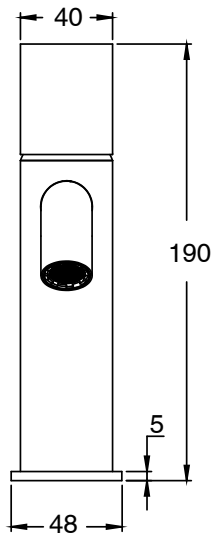

# SUSSEX

**Sussex Pure Basin Mixer Curved Spout with Linear Textured Handles PVD Brushed Gold (5 Star)  
Lead Free  
46961**

SPECIFICATIONS	
Recommended Use	Residential;Commercial
Colour Finish	Brushed Gold
Primary Material	Lead Free Brass
Recommended Pressure Range	150 - 500 kPa as per AS3500
Max Continuous Working Temperature (deg C)	65
Min Continuous Working Temperature (deg C)	1
WARRANTY	
Residential Use (Years)	40
Commercial Use (Years)	10
<i>Please refer to Sussex Warranty page for full Terms and Conditions</i>	

**Disclaimer:** Products in this specification manual must by regulation be installed by licensed and registered trade people. The manufacturer/distributor reserves the right to vary specifications or delete models from their range without prior notification. Dimensions are nominal measurements only. Dimensions and set-outs listed are correct at time of publication however the manufacturer/distributor takes no responsibility for printing errors.