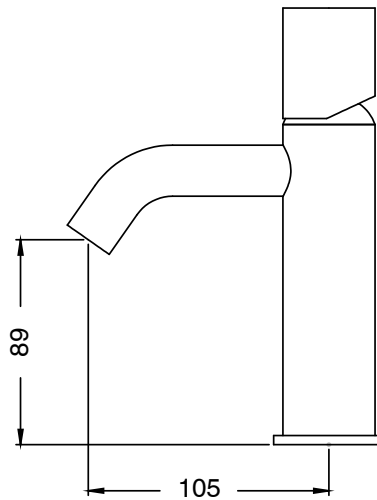

# SUSSEX

**Sussex Pure Basin Mixer Curved Spout with Linear Textured Handles PVD Brushed Gold (5 Star)  
Lead Free  
46961**

SPECIFICATIONS	
Recommended Use	Residential;Commercial
Colour Finish	Brushed Gold
Primary Material	Lead Free Brass
Recommended Pressure Range	150 - 500 kPa as per AS3500
Max Continuous Working Temperature (deg C)	65
Min Continuous Working Temperature (deg C)	1
WARRANTY	
Residential Use (Years)	40
Commercial Use (Years)	10
<i>Please refer to Sussex Warranty page for full Terms and Conditions</i>	