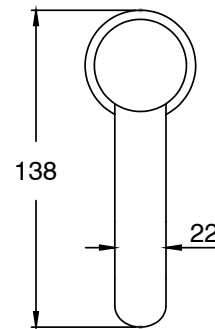

# SUSSEX

**Sussex Pure Basin Mixer Curved Spout with Linear Textured Handles PVD Brushed Gold (5 Star)  
Lead Free  
46961**

SPECIFICATIONS	
Recommended Use	Residential;Commercial
Colour Finish	Brushed Gold
Primary Material	Lead Free Brass
Recommended Pressure Range	150 - 500 kPa as per AS3500
Max Continuous Working Temperature (deg C)	65
Min Continuous Working Temperature (deg C)	1
WARRANTY	
Residential Use (Years)	40
Commercial Use (Years)	10
<i>Please refer to Sussex Warranty page for full Terms and Conditions</i>	

**Disclaimer:** Products in this specification manual must by regulation be installed by licensed and registered trade people. The manufacturer/distributor reserves the right to vary specifications or delete models from their range without prior notification. Dimensions are nominal measurements only. Dimensions and set-outs listed are correct at time of publication however the manufacturer/distributor takes no responsibility for printing errors.