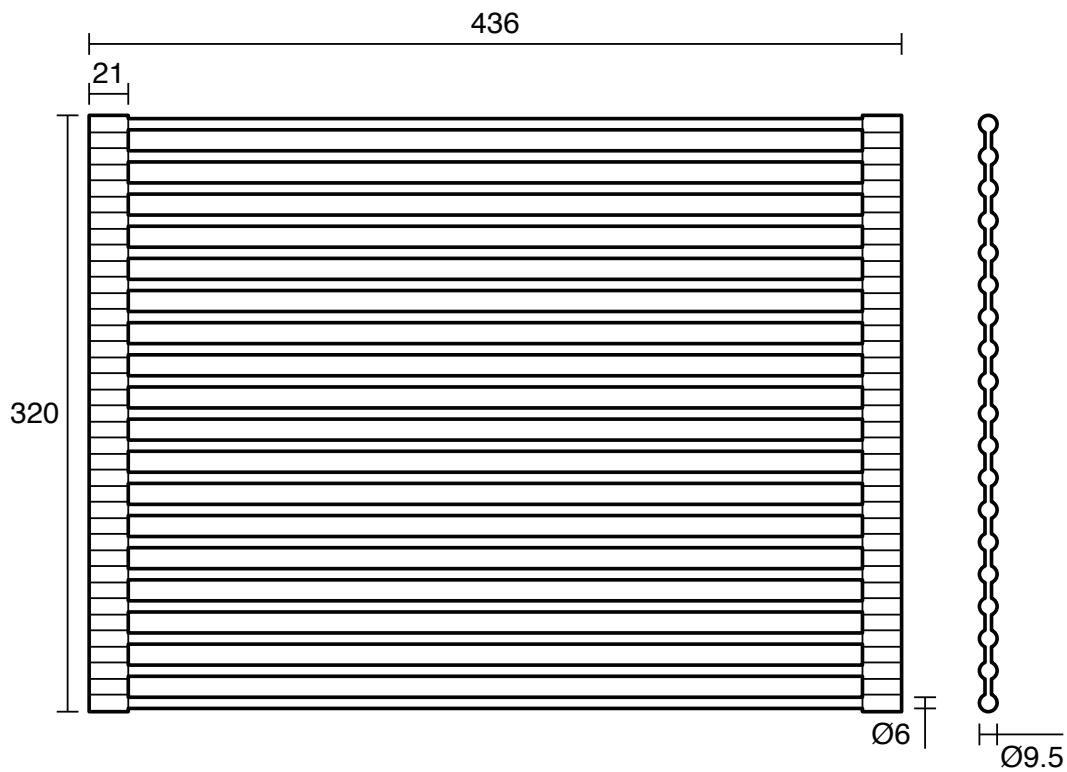

Memo Harper Roller Mat Stainless Steel

33527

SPECIFICATIONS

Recommended Use	Residential;Commercial
Colour Finish	Stainless Steel
Primary Material	Stainless Steel

WARRANTY

Spare Parts & Labour (Years)	1

Please refer to Memo Warranty Page for full Terms and Conditions

Dimensions are nominal measurements only.

CLEANING RECOMMENDATIONS:

We recommend the use of soapy water or approved cleaners. This product should not be cleaned with abrasive materials. Damage caused by any improper treatment is not covered by the product warranty. Refer to Warranty Conditions

Disclaimer: Products in this specification manual must by regulation be installed by licensed and registered trade people. The manufacturer/distributor reserves the right to vary specifications or delete models from their range without prior notification. Dimensions are nominal measurements only. Dimensions and set-outs listed are correct at time of publication however the manufacturer/distributor takes no responsibility for printing errors.

Published 01/04/2026

To see the complete Memo range go to www.reece.com.au