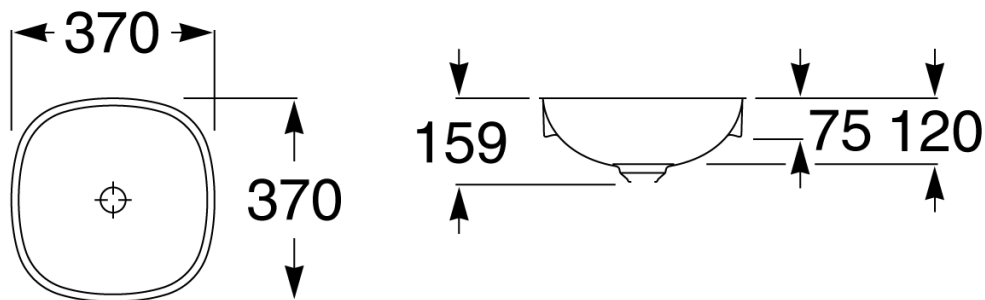

Roca Inspira Soft Square Semi Inset Basin 370mm x 370mm Gloss White

9507162

SPECIFICATIONS

Recommended Use	Residential;Commercial
Primary Material	Fine Ceramic
Colour Finish	Gloss White
Bowl Capacity (L)	11.75
Weight (kg)	3.4
Taphole Configuration	None
Overflow Included	No
Plug & Waste Included	No

WARRANTY

Residential & Commercial Use (Years)	25
Spare Parts & Labour (Years)	1

Please refer to Roca Warranty page for full Terms and Conditions

Dimensions are nominal measurements only.

CLEANING RECOMMENDATIONS:

We recommend the use of soapy water or approved cleaners. This product should not be cleaned with abrasive materials. Damage caused by any improper treatment is not covered by the product warranty. Refer to Warranty Conditions

Disclaimer: Products in this specification manual must by regulation be installed by licensed and registered trade people. The manufacturer/distributor reserves the right to vary specifications or delete models from their range without prior notification. Dimensions are nominal measurements only. Dimensions and set-outs listed are correct at time of publication however the manufacturer/distributor takes no responsibility for printing errors.

Published 18/05/2026

To see the complete Roca range go to
www.reece.com.au