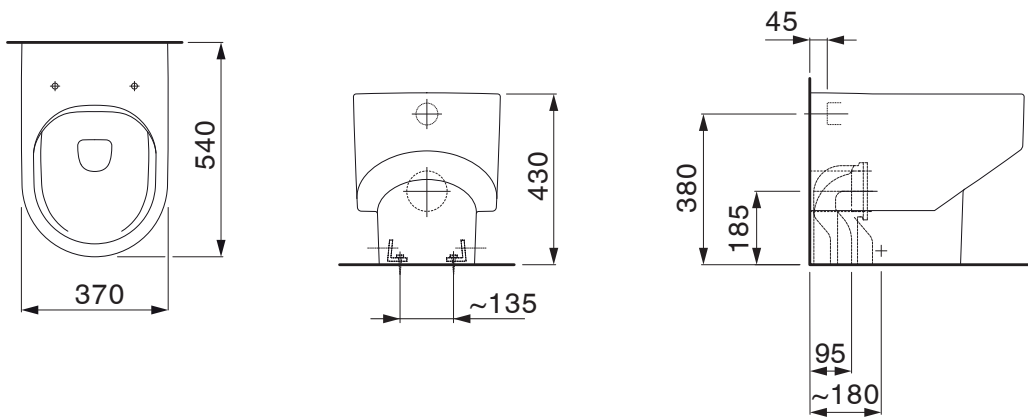

LAUFEN

LAUFEN Sonar Rimless Back to Wall Pan and Soft Close Quick Release Seat (4 Star)

1813056

SPECIFICATIONS	
Recommended Use	Residential;Commercial
Pan Material	Vitreous China
Rim Configuration	Rimless
Pan Outlet Type	P Trap;S Trap
Pan Weight (kg)	29
Mounting	Floor
Toilet Seat Included	Yes
WARRANTY	
Residential & Commercial Use (Years)	25
Spare Parts & Labour (Years)	1
<i>Please refer to LAUFEN Warranty page for full Terms and Conditions</i>	

Disclaimer: Products in this specification manual must by regulation be installed by licensed and registered trade people. The manufacturer/distributor reserves the right to vary specifications or delete models from their range without prior notification. Dimensions are nominal measurements only. Dimensions and set-outs listed are correct at time of publication however the manufacturer/distributor takes no responsibility for printing errors.