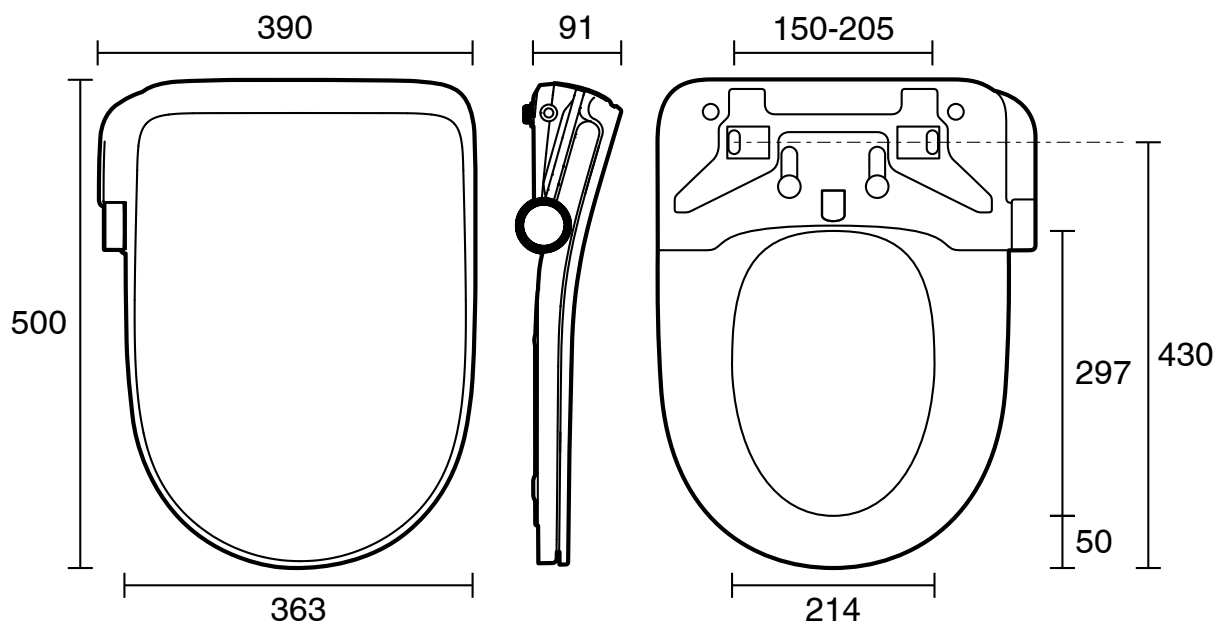

Roca Multiclean M4 Round Bidet Heated Seat

1885001

SPECIFICATIONS	
Recommended Use	Residential;Commercial
Toilet Seat Type	Bidet Seat
Primary Material	Polypropylene (PP)
Colour	White
WARRANTY	
Product or Parts Replacement Only (Years)	5
<i>Please refer to Roca Warranty page for full Terms and Conditions</i>	

Disclaimer: Products in this specification manual must by regulation be installed by licensed and registered trade people. The manufacturer/distributor reserves the right to vary specifications or delete models from their range without prior notification. Dimensions are nominal measurements only. Dimensions and set-outs listed are correct at time of publication however the manufacturer/distributor takes no responsibility for printing errors.