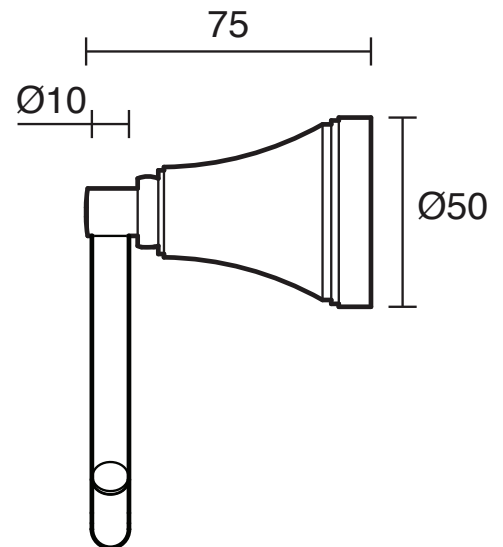

KADO

Kado Era Toilet Roll Holder Brass Gold

9507729

SPECIFICATIONS

Recommended Use	Residential;Commercial
Colour	Brass Gold
Material	Zinc/Steel

WARRANTY

Residential & Commercial Use (Years)	25
Parts Replacement Only (Years)	1

Please refer to Kado Warranty Page for full Terms and Conditions

Dimensions are nominal measurements only.

CLEANING RECOMMENDATIONS:

We recommend the use of soapy water or approved cleaners. This product should not be cleaned with abrasive materials. Damage caused by any improper treatment is not covered by the product warranty. Refer to Warranty Conditions

Disclaimer: Products in this specification manual must by regulation be installed by licensed and registered trade people. The manufacturer/distributor reserves the right to vary specifications or delete models from their range without prior notification. Dimensions are nominal measurements only. Dimensions and set-outs listed are correct at time of publication however the manufacturer/distributor takes no responsibility for printing errors.

Published 01/04/2026

To see the complete Kado range go to
www.reece.com.au