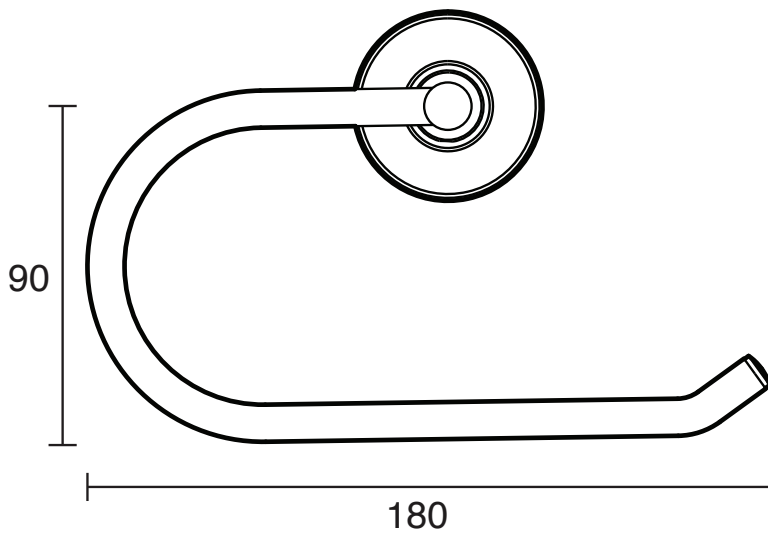

KADO

Kado Era Toilet Roll Holder Brass Gold

9507729

SPECIFICATIONS

Recommended Use	Residential;Commercial
Colour	Brass Gold
Material	Zinc/Steel

WARRANTY

Residential & Commercial Use (Years)	25
Parts Replacement Only (Years)	1

Please refer to Kado Warranty Page for full Terms and Conditions

Dimensions are nominal measurements only.

CLEANING RECOMMENDATIONS:

We recommend the use of soapy water or approved cleaners. This product should not be cleaned with abrasive materials. Damage caused by any improper treatment is not covered by the product warranty. Refer to Warranty Conditions

Disclaimer: Products in this specification manual must by regulation be installed by licensed and registered trade people. The manufacturer/distributor reserves the right to vary specifications or delete models from their range without prior notification. Dimensions are nominal measurements only. Dimensions and set-outs listed are correct at time of publication however the manufacturer/distributor takes no responsibility for printing errors.

Published 01/04/2026

To see the complete Kado range go to
www.reece.com.au