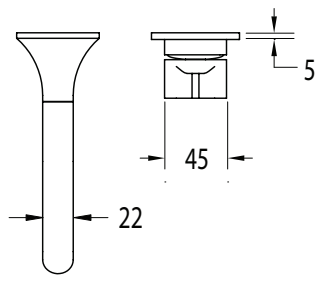

SUSSEX

Sussex Oria Wall Basin Mixer Outlet System 165mm PVD Brushed Nickel (5 Star)

2265633

SPECIFICATIONS

Recommended Use	Residential;Commercial
Colour Finish	Brushed Nickel
Primary Material	DR Brass
Recommended Pressure Range	150 - 500 kPa as per AS3500
Max Continuous Working Temperature (deg C)	65
Min Continuous Working Temperature (deg C)	1

WARRANTY

Residential Use (Years)	40
Commercial Use (Years)	10

Please refer to Sussex Warranty page for full Terms and Conditions