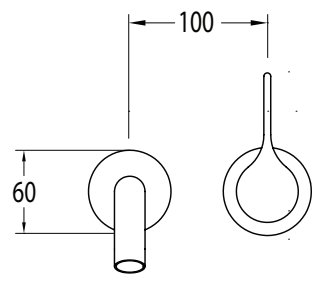

SUSSEX

Sussex Oria Wall Basin Mixer Outlet System 165mm PVD Brushed Nickel (5 Star)

2265633

SPECIFICATIONS

Recommended Use	Residential;Commercial
Colour Finish	Brushed Nickel
Primary Material	DR Brass
Recommended Pressure Range	150 - 500 kPa as per AS3500
Max Continuous Working Temperature (deg C)	65
Min Continuous Working Temperature (deg C)	1

WARRANTY

Residential Use (Years)	40
Commercial Use (Years)	10

Please refer to Sussex Warranty page for full Terms and Conditions