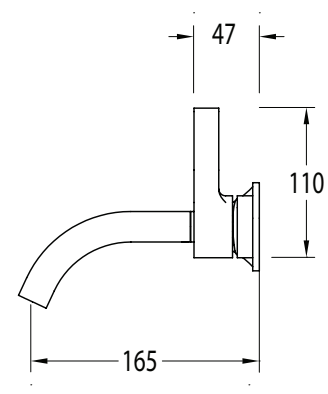

SUSSEX

Sussex Oria Wall Basin Mixer Outlet System 165mm PVD Brushed Nickel (5 Star)

2265633

SPECIFICATIONS

Recommended Use	Residential;Commercial
Colour Finish	Brushed Nickel
Primary Material	DR Brass
Recommended Pressure Range	150 - 500 kPa as per AS3500
Max Continuous Working Temperature (deg C)	65
Min Continuous Working Temperature (deg C)	1

WARRANTY

Residential Use (Years)	40
Commercial Use (Years)	10

Please refer to Sussex Warranty page for full Terms and Conditions