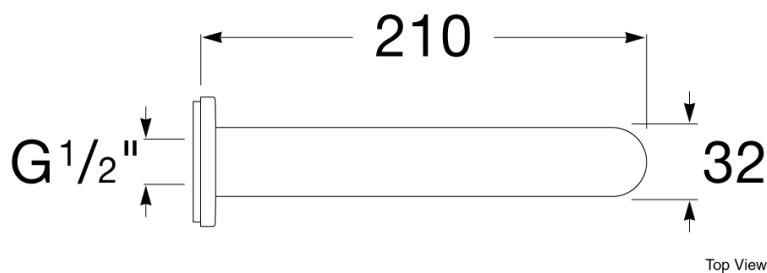

Roca L20 Bath Outlet 200mm Chrome

9507535

SPECIFICATIONS

Recommended Use	Residential;Commercial
Colour Finish	Polished Chrome
Primary Material	DR Brass
Recommended Pressure Range	150 - 500 kPa as per AS3500
Max Continuous Working Temperature (deg C)	80
Min Continuous Working Temperature (deg C)	5

WARRANTY

Residential & Commercial Use (Years)	25
Spare Parts & Labour (Years)	1

Please refer to Roca Warranty page for full Terms and Conditions

Dimensions are nominal measurements only.

CLEANING RECOMMENDATIONS:

We recommend the use of soapy water or approved cleaners. This product should not be cleaned with abrasive materials. Damage caused by any improper treatment is not covered by the product warranty. Refer to Warranty Conditions

Disclaimer: Products in this specification manual must by regulation be installed by licensed and registered trade people. The manufacturer/distributor reserves the right to vary specifications or delete models from their range without prior notification. Dimensions are nominal measurements only. Dimensions and set-outs listed are correct at time of publication however the manufacturer/distributor takes no responsibility for printing errors.

Published 19/05/2026

To see the complete Roca range go to
www.reece.com.au