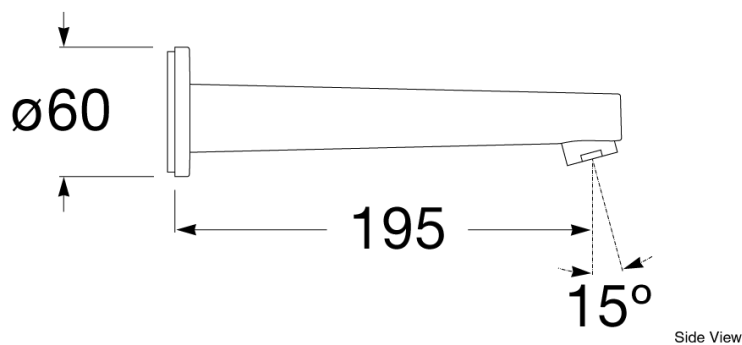

Roca L20 Bath Outlet 200mm Chrome

9507535

SPECIFICATIONS

Recommended Use	Residential;Commercial
Colour Finish	Polished Chrome
Primary Material	DR Brass
Recommended Pressure Range	150 - 500 kPa as per AS3500
Max Continuous Working Temperature (deg C)	80
Min Continuous Working Temperature (deg C)	5

WARRANTY

Residential & Commercial Use (Years)	25
Spare Parts & Labour (Years)	1

Please refer to Roca Warranty page for full Terms and Conditions

Dimensions are nominal measurements only.

CLEANING RECOMMENDATIONS:

We recommend the use of soapy water or approved cleaners. This product should not be cleaned with abrasive materials. Damage caused by any improper treatment is not covered by the product warranty. Refer to Warranty Conditions

Disclaimer: Products in this specification manual must by regulation be installed by licensed and registered trade people. The manufacturer/distributor reserves the right to vary specifications or delete models from their range without prior notification. Dimensions are nominal measurements only. Dimensions and set-outs listed are correct at time of publication however the manufacturer/distributor takes no responsibility for printing errors.

Published 19/05/2026

To see the complete Roca range go to
www.reece.com.au