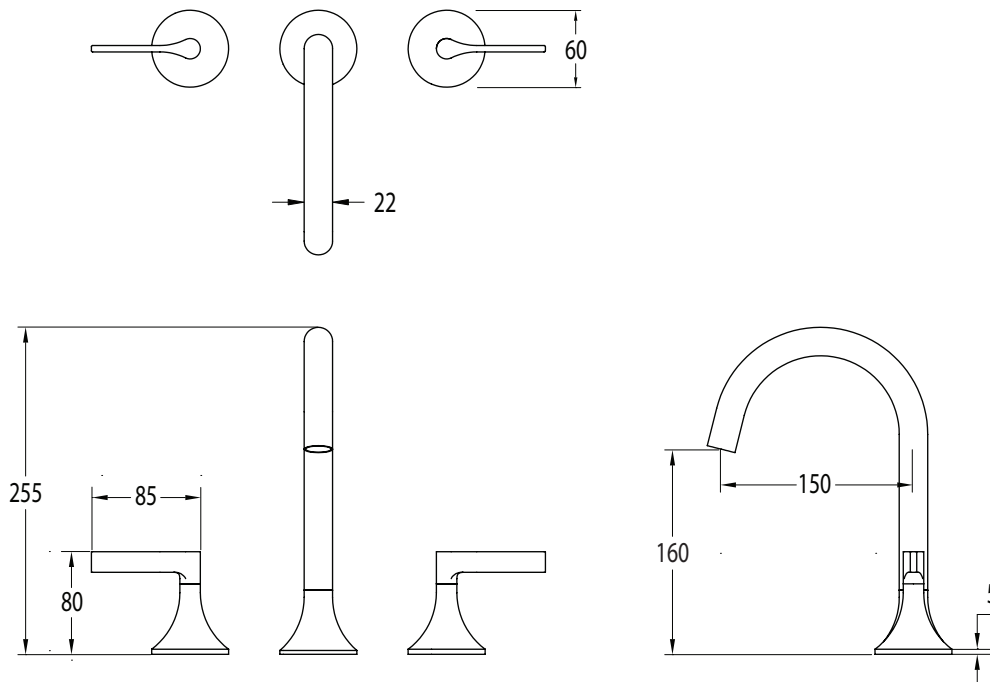

SUSSEX

Sussex Oria Basin Set PVD Brushed Nickel (5 Star)

2265583

SPECIFICATIONS	
Recommended Use	Residential;Commercial
Colour Finish	Brushed Nickel
Primary Material	DR Brass
Recommended Pressure Range	150 - 500 kPa as per AS3500
Max Continuous Working Temperature (deg C)	65
Min Continuous Working Temperature (deg C)	1
WARRANTY	
Residential Use (Years)	40
Commercial Use (Years)	10
<i>Please refer to Sussex Warranty page for full Terms and Conditions</i>	

Disclaimer: Products in this specification manual must by regulation be installed by licensed and registered trade people. The manufacturer/distributor reserves the right to vary specifications or delete models from their range without prior notification. Dimensions are nominal measurements only. Dimensions and set-outs listed are correct at time of publication however the manufacturer/distributor takes no responsibility for printing errors.