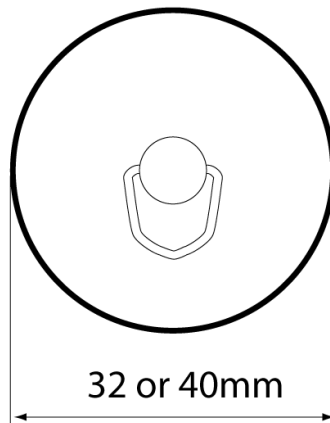

KADO

Kado Era Plug & Waste 40mm Brass Gold

9507762

SPECIFICATIONS

Recommended Use	Residential;Commercial
Material	DR Brass
Colour	Brass Gold
Finish	Polished

WARRANTY

Parts Replacement Only (Years)	1

Please refer to Kado Warranty Page for full Terms and Conditions

Dimensions are nominal measurements only.

CLEANING RECOMMENDATIONS:

We recommend using a soft cloth or moist sponge with soapy water or mild detergent. Rinse with clean water, towel dry after cleaning. Clean regularly to protect surface finish. Do not use chemical or abrasive cleaners, avoid using a scrubbing brush or scourer sponge to clean. A soft brush can be used for hard to reach places. Damage caused by any improper treatment is not covered by the product warranty. Refer to Warranty Conditions.

Disclaimer: Products in this specification manual must by regulation be installed by licensed and registered trade people. The manufacturer/distributor reserves the right to vary specifications or delete models from their range without prior notification. Dimensions are nominal measurements only. Dimensions and set-outs listed are correct at time of publication however the manufacturer/distributor takes no responsibility for printing errors.

Published 01/04/2026

To see the complete Kado range go to www.reece.com.au