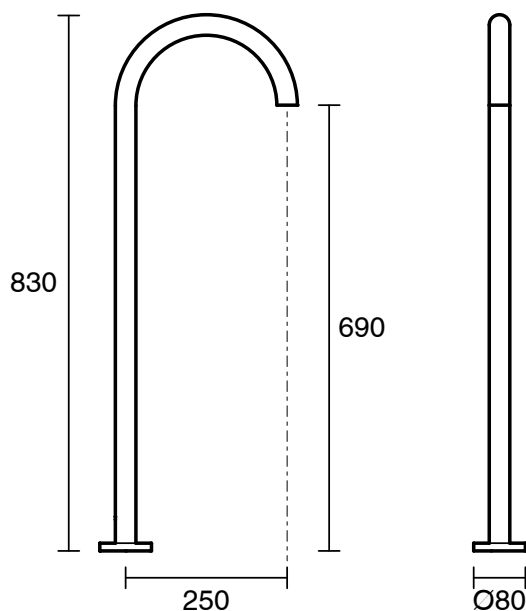

SUSSEX

Sussex Scala 32mm Floor Mounted Outlet 830mm Chrome

225901

SPECIFICATIONS

Recommended Use	Residential;Commercial
Colour Finish	Polished Chrome
Primary Material	Brass
Recommended Pressure Range	150 - 500 kPa as per AS3500
Max Continuous Working Temperature (deg C)	65
Min Continuous Working Temperature (deg C)	1

WARRANTY

Residential Use (Years)	40
Commercial Use (Years)	10

Please refer to Sussex Warranty page for full Terms and Conditions

Dimensions are nominal measurements only.

CLEANING RECOMMENDATIONS:

We recommend the use of soapy water or approved cleaners. This product should not be cleaned with abrasive materials. Damage caused by any improper treatment is not covered by the product warranty. Refer to Warranty Conditions

Disclaimer: Products in this specification manual must by regulation be installed by licensed and registered trade people. The manufacturer/distributor reserves the right to vary specifications or delete models from their range without prior notification. Dimensions are nominal measurements only. Dimensions and set-outs listed are correct at time of publication however the manufacturer/distributor takes no responsibility for printing errors.

Published 17/04/2026

To see the complete Sussex range go to www.reece.com.au