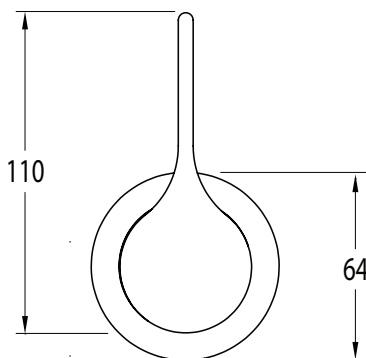

SUSSEX

Sussex Oria Wall Mixer PVD Brushed Gold Lead Free

39696

SPECIFICATIONS

Recommended Use	Residential;Commercial
Colour Finish	Brushed Gold
Primary Material	Lead Free Brass
Recommended Pressure Range	150 - 500 kPa as per AS3500
Max Continuous Working Temperature (deg C)	65
Min Continuous Working Temperature (deg C)	1

WARRANTY

Residential Use (Years)	40
Commercial Use (Years)	10

Please refer to Sussex Warranty page for full Terms and Conditions

Dimensions are nominal measurements only.

CLEANING RECOMMENDATIONS:

We recommend the use of soapy water or approved cleaners. This product should not be cleaned with abrasive materials. Damage caused by any improper treatment is not covered by the product warranty. Refer to Warranty Conditions

Disclaimer: Products in this specification manual must by regulation be installed by licensed and registered trade people. The manufacturer/distributor reserves the right to vary specifications or delete models from their range without prior notification. Dimensions are nominal measurements only. Dimensions and set-outs listed are correct at time of publication however the manufacturer/distributor takes no responsibility for printing errors.

Published 07/05/2026

To see the complete Sussex range go to www.reece.com.au