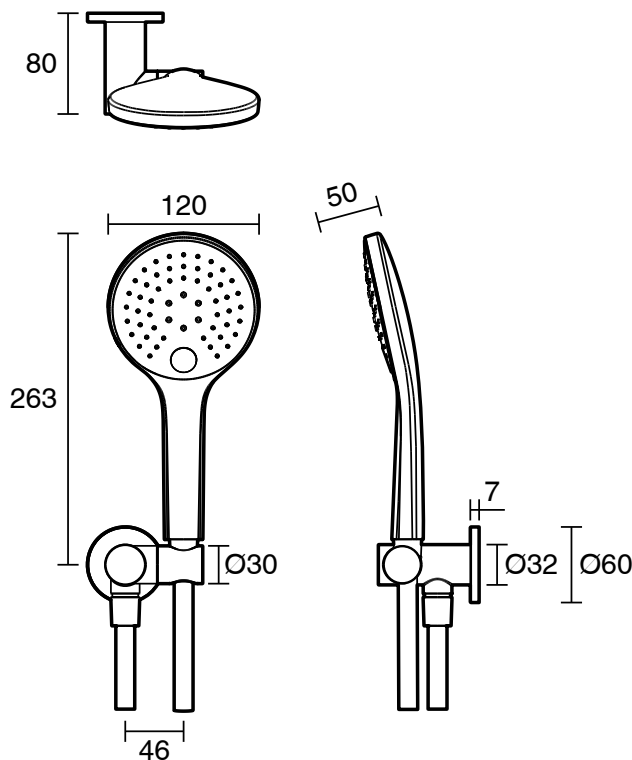

mizu

Mizu Drift Handshower on Bracket Matte Black (3 Star)

4200621

SPECIFICATIONS

Recommended Use	Residential;Commercial
Colour Finish	Matte Black
Primary Material	DR Brass
Recommended Pressure Range	150 - 500 kPa as per AS3500
Max Continuous Working Temperature (deg C)	65
Min Continuous Working Temperature (deg C)	5

WARRANTY

Residential & Commercial Use (Years)	25
Spare Parts & Labour (Years)	1

Please refer to Mizu Warranty page for full Terms and Conditions

Dimensions are nominal measurements only.

CLEANING RECOMMENDATIONS:

We recommend the use of soapy water or approved cleaners. This product should not be cleaned with abrasive materials. Damage caused by any improper treatment is not covered by the product warranty. Refer to Warranty Conditions

Disclaimer: Products in this specification manual must by regulation be installed by licensed and registered trade people. The manufacturer/distributor reserves the right to vary specifications or delete models from their range without prior notification. Dimensions are nominal measurements only. Dimensions and set-outs listed are correct at time of publication however the manufacturer/distributor takes no responsibility for printing errors.

Published 01/04/2026

To see the complete Mizu range go to www.reece.com.au