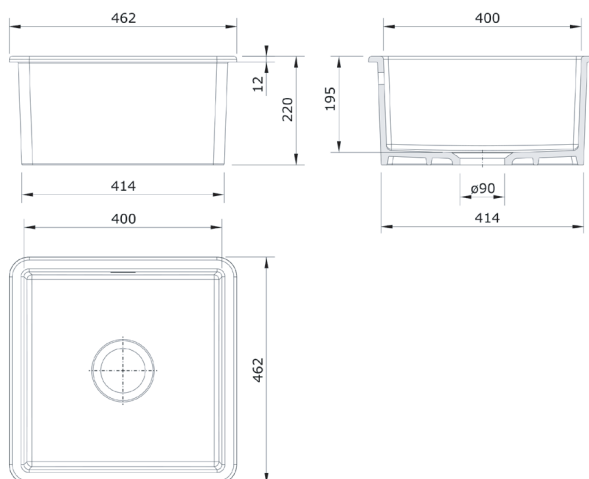

## SPECIFICATIONS

Recommended Use	Residential;Commercial
Sink Colour	White
Finish	Gloss
Material	Fine Fireclay Ceramic
Gauge	20 mm
Bowl Type	Single Bowl
Bowl Configuration	No Drainer
Bowl Capacity	31 ltr
Mounting	Inset / Undermount
Overflow Configuration	No Overflow
Taphole Configuration	No Taphole
Plug & Waste Size	90mm Basket Waste
Plug & Waste	Sold Separately

Dimensions are nominal measurements only.