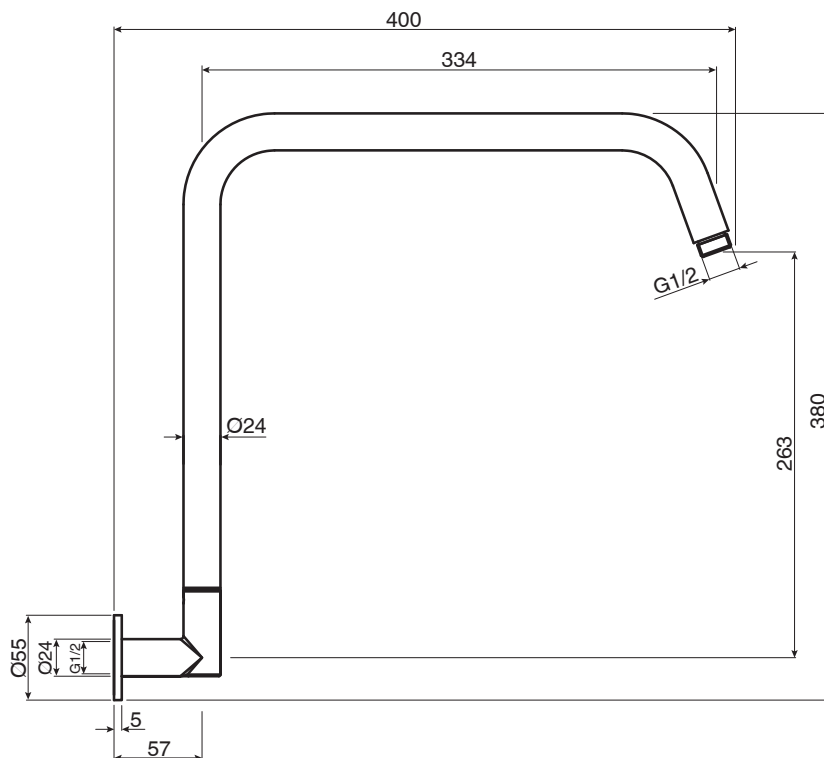

mizu

Mizu Drift Gooseneck Shower Arm Only Chrome

9503825

SPECIFICATIONS

Recommended Use	Residential;Commercial
Colour Finish	Polished Chrome
Primary Material	DR Brass
Recommended Pressure Range	150 - 500 kPa as per AS3500
Max Continuous Working Temperature (deg C)	60
Min Continuous Working Temperature (deg C)	5

WARRANTY

Residential & Commercial Use (Years)	25
Spare Parts & Labour (Years)	1

Please refer to Mizu Warranty page for full Terms and Conditions

Dimensions are nominal measurements only.

CLEANING RECOMMENDATIONS:

We recommend the use of soapy water or approved cleaners. This product should not be cleaned with abrasive materials. Damage caused by any improper treatment is not covered by the product warranty. Refer to Warranty Conditions

Disclaimer: Products in this specification manual must by regulation be installed by licensed and registered trade people. The manufacturer/distributor reserves the right to vary specifications or delete models from their range without prior notification. Dimensions are nominal measurements only. Dimensions and set-outs listed are correct at time of publication however the manufacturer/distributor takes no responsibility for printing errors.

Published 01/04/2026

To see the complete Mizu range go to www.reece.com.au