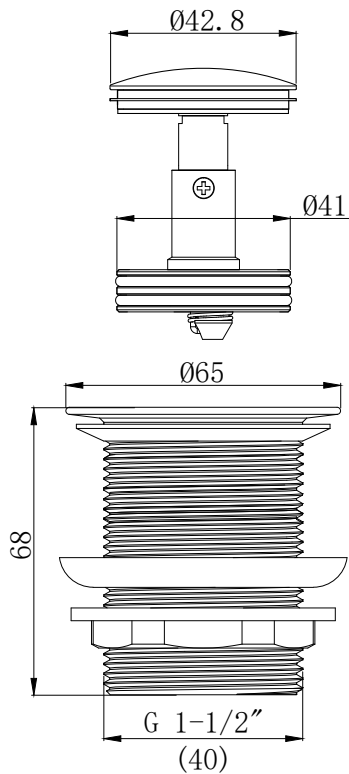

Mizu Drift Pull Out Pop Up Waste 40mm Non-Overflow Chrome Plated

2263447

SPECIFICATIONS	
Recommended Use	Residential;Commercial
Colour Finish	Polished Chrome
Primary Material	DR Brass
WARRANTY	
Parts Replacement Only - excludes labour costs (Years)	1
<i>Please refer to Mizu Warranty page for full Terms and Conditions</i>	

**Disclaimer:** Products in this specification manual must by regulation be installed by licensed and registered trade people. The manufacturer/distributor reserves the right to vary specifications or delete models from their range without prior notification. Dimensions are nominal measurements only. Dimensions and set-outs listed are correct at time of publication however the manufacturer/distributor takes no responsibility for printing errors.