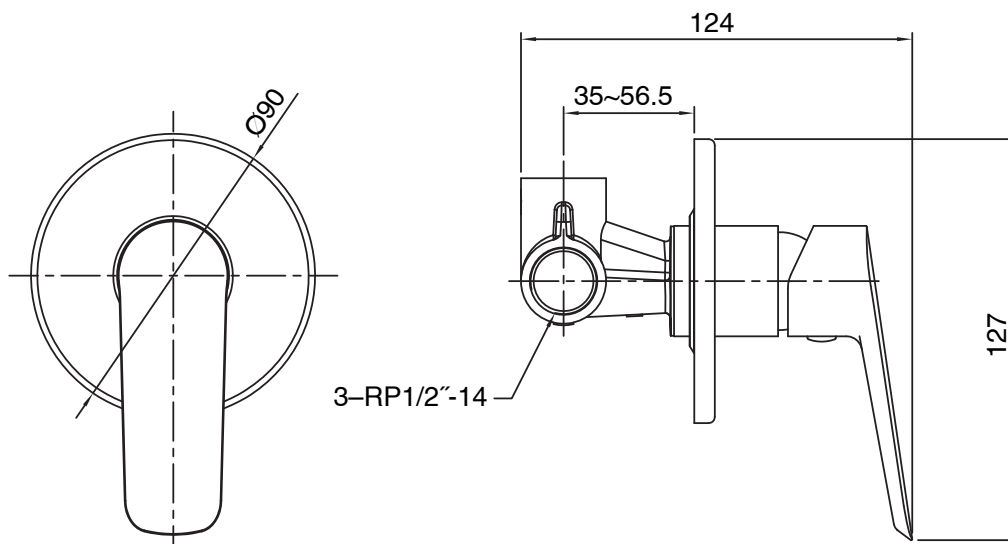

## Mizu Bliss Shower Mixer Tap Matte Black

9505354

SPECIFICATIONS	
Recommended Use	Residential;Commercial
Colour Finish	Matte Black
Primary Material	DR Brass
Recommended Pressure Range	150 - 500 kPa as per AS3500
Max Continuous Working Temperature (deg C)	80
Min Continuous Working Temperature (deg C)	5
WARRANTY	
Residential & Commercial Use (Years)	25
Spare Parts & Labour (Years)	1
<i>Please refer to Mizu Warranty page for full Terms and Conditions</i>	

Dimensions are nominal measurements only.