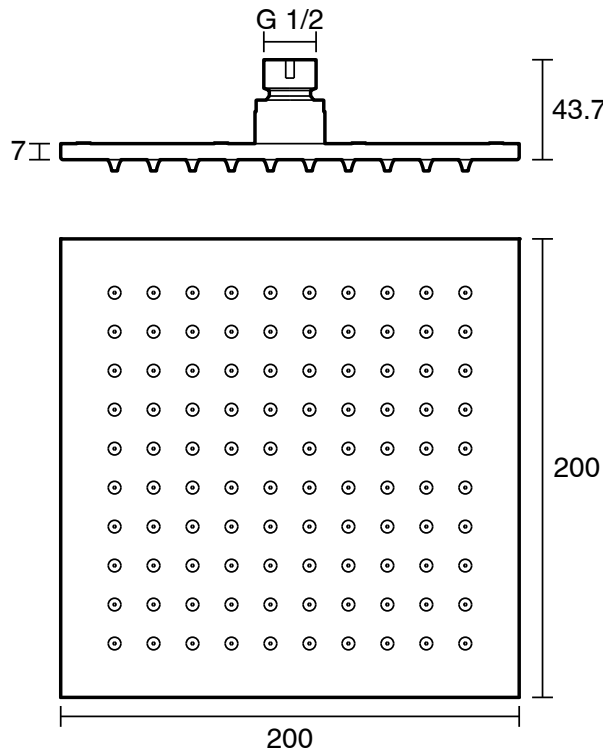

mizu

Mizu Bloc Overhead Shower 200mm Matte Black (3 Star)

9505043

SPECIFICATIONS

Recommended Use	Residential;Commercial
Colour Finish	Matte Black
Primary Material	DR Brass
Recommended Pressure Range	150 - 500 kPa as per AS3500
Max Continuous Working Temperature (deg C)	60
Min Continuous Working Temperature (deg C)	5

WARRANTY

Residential & Commercial Use (Years)	25
Spare Parts & Labour (Years)	1

Please refer to Mizu Warranty page for full Terms and Conditions

Dimensions are nominal measurements only.

CLEANING RECOMMENDATIONS:

We recommend the use of soapy water or approved cleaners. This product should not be cleaned with abrasive materials. Damage caused by any improper treatment is not covered by the product warranty. Refer to Warranty Conditions

Disclaimer: Products in this specification manual must by regulation be installed by licensed and registered trade people. The manufacturer/distributor reserves the right to vary specifications or delete models from their range without prior notification. Dimensions are nominal measurements only. Dimensions and set-outs listed are correct at time of publication however the manufacturer/distributor takes no responsibility for printing errors.

Published 01/04/2026

To see the complete Mizu range go to www.reece.com.au