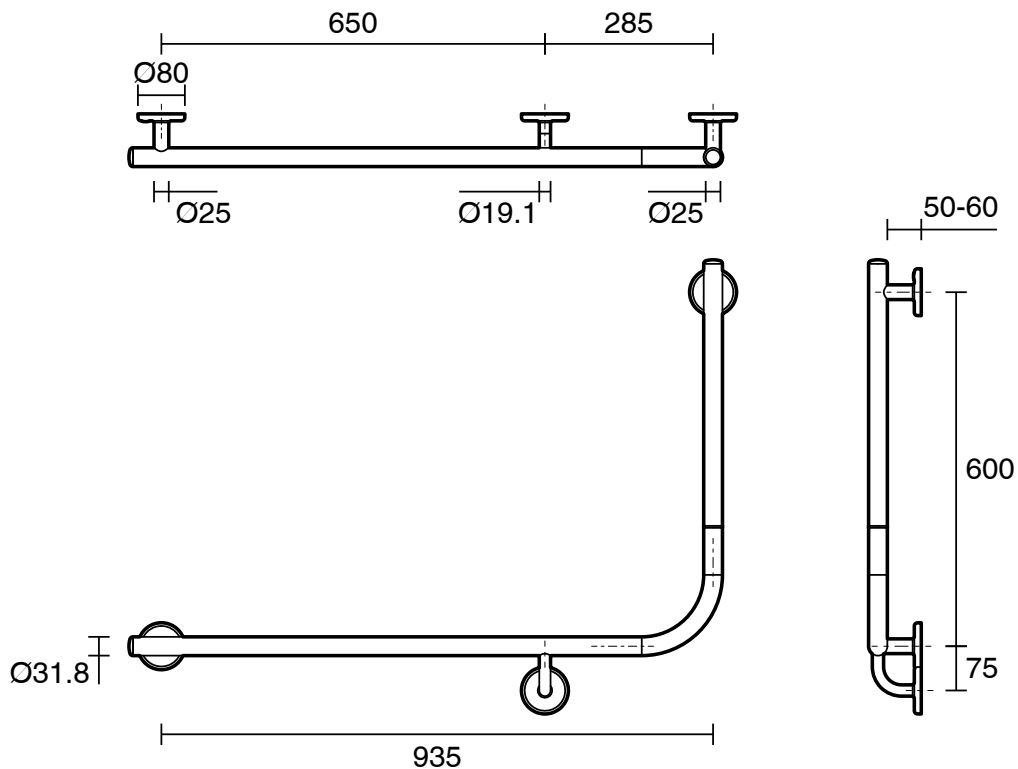

Mizu Drift 935 x 600 x 90 Degree Accessible Toilet Grab Rail Modular Left Hand Brushed Stainless Steel

2266541

SPECIFICATIONS

Recommended Use	Residential;Commercial
Colour Finish	Brushed Stainless Steel
Primary Material	Stainless Steel

WARRANTY

Residential & Commercial Use (Years)	25
Spare Parts & Labour (Years)	1

Please refer to Mizu Warranty page for full Terms and Conditions

Dimensions are nominal measurements only.

CLEANING RECOMMENDATIONS:

We recommend the use of soapy water or approved cleaners. This product should not be cleaned with abrasive materials. Damage caused by any improper treatment is not covered by the product warranty. Refer to Warranty Conditions

Disclaimer: Products in this specification manual must by regulation be installed by licensed and registered trade people. The manufacturer/distributor reserves the right to vary specifications or delete models from their range without prior notification. Dimensions are nominal measurements only. Dimensions and set-outs listed are correct at time of publication however the manufacturer/distributor takes no responsibility for printing errors.

Published 01/04/2026

To see the complete Mizu range go to www.reece.com.au