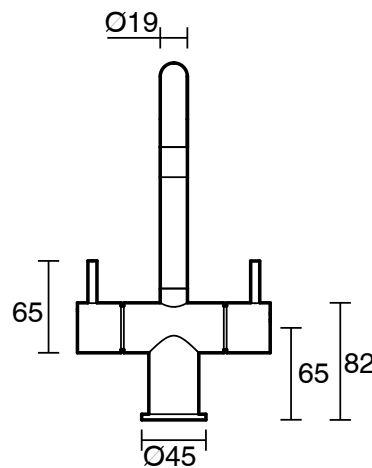

SUSSEX

Scala Mini Twin Handle Sink Mixer Square Small PVD Brushed Platinum Gold (5 Star) Lead Free

51950

SPECIFICATIONS	
Recommended Use	Residential;Commercial
Colour Finish	Brushed Platinum Gold
Primary Material	Lead Free Brass
Recommended Pressure Range	150 - 500 kPa as per AS3500
Max Continuous Working Temperature (deg C)	65
Min Continuous Working Temperature (deg C)	1
WARRANTY	
Residential Use (Years)	40
Commercial Use (Years)	10
<i>Please refer to Sussex Warranty page for full Terms and Conditions</i>	

Disclaimer: Products in this specification manual must by regulation be installed by licensed and registered trade people. The manufacturer/distributor reserves the right to vary specifications or delete models from their range without prior notification. Dimensions are nominal measurements only. Dimensions and set-outs listed are correct at time of publication however the manufacturer/distributor takes no responsibility for printing errors.