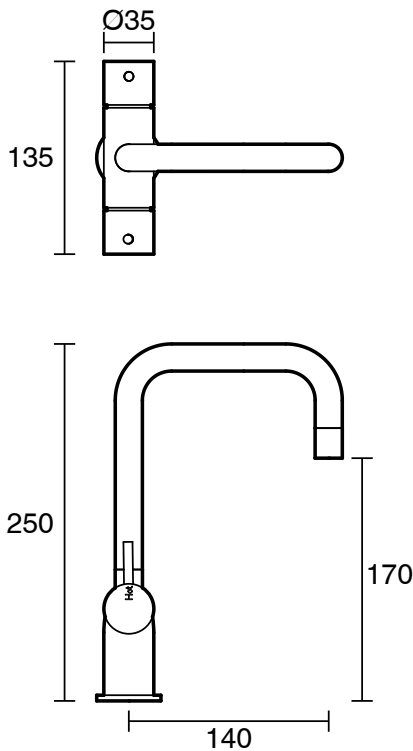

SUSSEX

Scala Mini Twin Handle Sink Mixer Square Small PVD Brushed Platinum Gold (5 Star) Lead Free

51950

SPECIFICATIONS	
Recommended Use	Residential;Commercial
Colour Finish	Brushed Platinum Gold
Primary Material	Lead Free Brass
Recommended Pressure Range	150 - 500 kPa as per AS3500
Max Continuous Working Temperature (deg C)	65
Min Continuous Working Temperature (deg C)	1
WARRANTY	
Residential Use (Years)	40
Commercial Use (Years)	10
<i>Please refer to Sussex Warranty page for full Terms and Conditions</i>	

Disclaimer: Products in this specification manual must by regulation be installed by licensed and registered trade people. The manufacturer/distributor reserves the right to vary specifications or delete models from their range without prior notification. Dimensions are nominal measurements only. Dimensions and set-outs listed are correct at time of publication however the manufacturer/distributor takes no responsibility for printing errors.