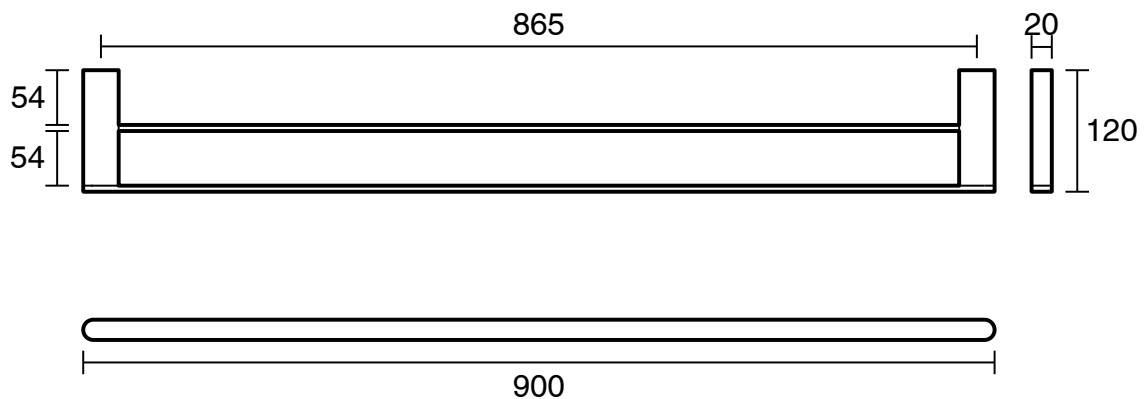

mizu

Mizu Soothe Double Towel Rail 900mm Brushed Nickel

2265121

SPECIFICATIONS

Recommended Use	Residential;Commercial
Colour Finish	Brushed Nickel
Primary Material	Zinc

WARRANTY

Residential & Commercial Use (Years)	25
Spare Parts & Labour (Years)	1

Please refer to Mizu Warranty page for full Terms and Conditions

Dimensions are nominal measurements only.

CLEANING RECOMMENDATIONS:

We recommend the use of soapy water or approved cleaners. This product should not be cleaned with abrasive materials. Damage caused by any improper treatment is not covered by the product warranty. Refer to Warranty Conditions

Disclaimer: Products in this specification manual must by regulation be installed by licensed and registered trade people. The manufacturer/distributor reserves the right to vary specifications or delete models from their range without prior notification. Dimensions are nominal measurements only. Dimensions and set-outs listed are correct at time of publication however the manufacturer/distributor takes no responsibility for printing errors.

Published 01/04/2026

To see the complete Mizu range go to
www.reece.com.au