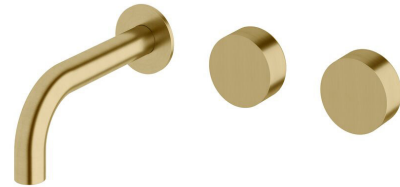

SUSSEX

Sussex Pure Wall Basin Hostess System 160mm PVD Brushed Gold (3 Star) Lead Free

50753

SPECIFICATIONS

Recommended Use	Residential;Commercial
Colour Finish	Brushed Gold
Primary Material	Lead Free Brass
Recommended Pressure Range	150 - 500 kPa as per AS3500
Max Continuous Working Temperature (deg C)	65
Min Continuous Working Temperature (deg C)	1

WARRANTY

Residential Use (Years)	40
Commercial Use (Years)	10

Please refer to Sussex Warranty page for full Terms and Conditions

Dimensions are nominal measurements only.

CLEANING RECOMMENDATIONS:

We recommend the use of soapy water or approved cleaners. This product should not be cleaned with abrasive materials. Damage caused by any improper treatment is not covered by the product warranty. Refer to Warranty Conditions

Disclaimer: Products in this specification manual must by regulation be installed by licensed and registered trade people. The manufacturer/distributor reserves the right to vary specifications or delete models from their range without prior notification. Dimensions are nominal measurements only. Dimensions and set-outs listed are correct at time of publication however the manufacturer/distributor takes no responsibility for printing errors.

Published 07/05/2026

To see the complete Sussex range go to www.reece.com.au