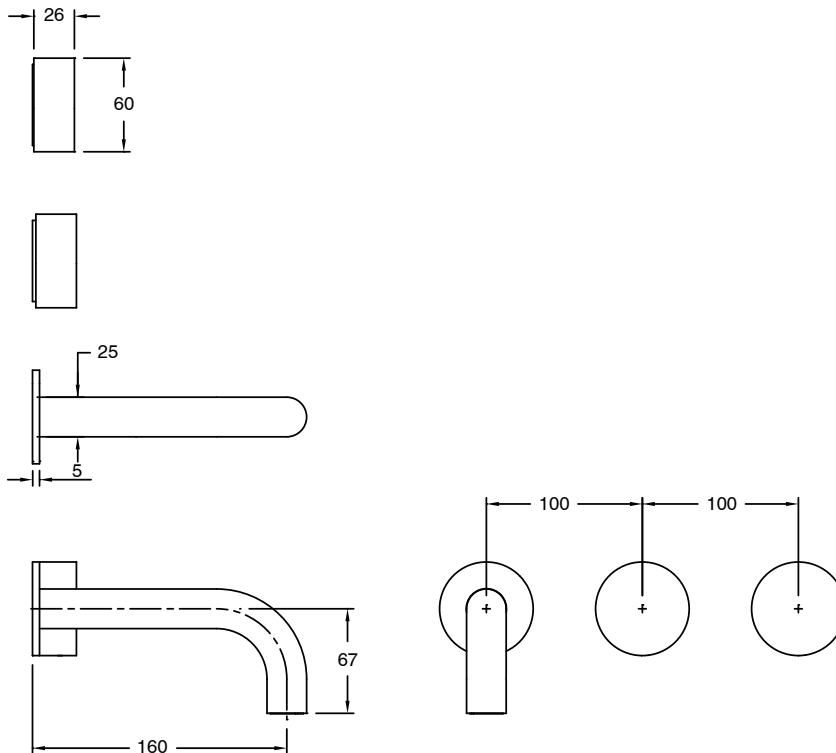

SUSSEX

Sussex Pure Wall Basin Hostess System 160mm PVD Brushed Gold (3 Star) Lead Free

50753

SPECIFICATIONS

Recommended Use	Residential;Commercial
Colour Finish	Brushed Gold
Primary Material	Lead Free Brass
Recommended Pressure Range	150 - 500 kPa as per AS3500
Max Continuous Working Temperature (deg C)	65
Min Continuous Working Temperature (deg C)	1

WARRANTY

Residential Use (Years)	40
Commercial Use (Years)	10

Please refer to Sussex Warranty page for full Terms and Conditions

Dimensions are nominal measurements only.

CLEANING RECOMMENDATIONS:

We recommend the use of soapy water or approved cleaners. This product should not be cleaned with abrasive materials. Damage caused by any improper treatment is not covered by the product warranty. Refer to Warranty Conditions

Disclaimer: Products in this specification manual must by regulation be installed by licensed and registered trade people. The manufacturer/distributor reserves the right to vary specifications or delete models from their range without prior notification. Dimensions are nominal measurements only. Dimensions and set-outs listed are correct at time of publication however the manufacturer/distributor takes no responsibility for printing errors.

Published 07/05/2026

To see the complete Sussex range go to www.reece.com.au