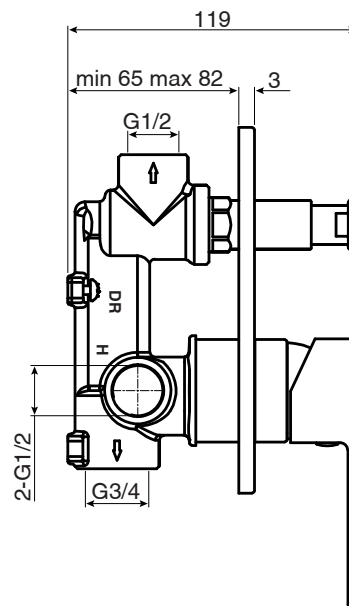

mizu

Mizu Bloc MK2 Shower Mixer Tap with Diverter Chrome

9508070

SPECIFICATIONS	
Recommended Use	Residential;Commercial
Colour Finish	Polished Chrome
Primary Material	DR Brass
Recommended Pressure Range	150 - 500 kPa as per AS3500
Max Continuous Working Temperature (deg C)	80
Min Continuous Working Temperature (deg C)	5
WARRANTY	
Residential & Commercial Use (Years)	25
Spare Parts & Labour (Years)	1
<i>Please refer to Mizu Warranty page for full Terms and Conditions</i>	

Disclaimer: Products in this specification manual must by regulation be installed by licensed and registered trade people. The manufacturer/distributor reserves the right to vary specifications or delete models from their range without prior notification. Dimensions are nominal measurements only. Dimensions and set-outs listed are correct at time of publication however the manufacturer/distributor takes no responsibility for printing errors.