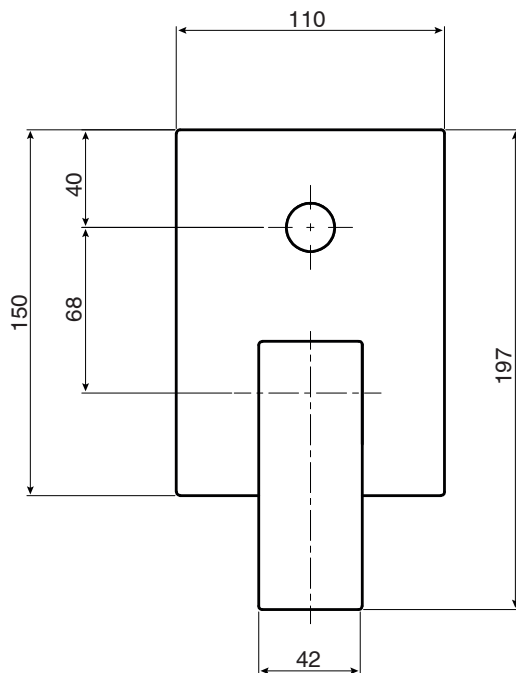

mizu

Mizu Bloc MK2 Shower Mixer Tap with Diverter Chrome

9508070

SPECIFICATIONS	
Recommended Use	Residential;Commercial
Colour Finish	Polished Chrome
Primary Material	DR Brass
Recommended Pressure Range	150 - 500 kPa as per AS3500
Max Continuous Working Temperature (deg C)	80
Min Continuous Working Temperature (deg C)	5
WARRANTY	
Residential & Commercial Use (Years)	25
Spare Parts & Labour (Years)	1
<i>Please refer to Mizu Warranty page for full Terms and Conditions</i>	