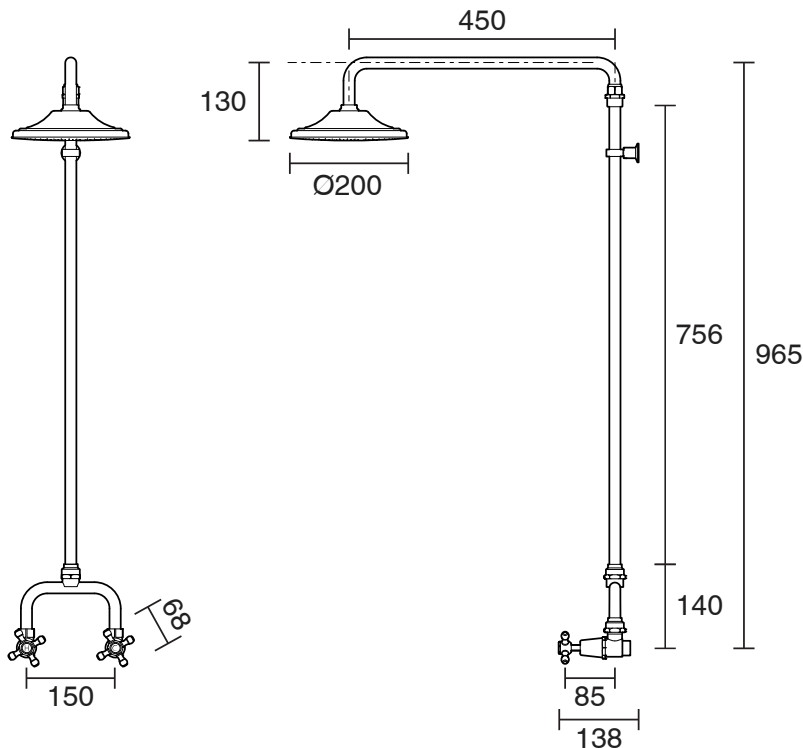

KADO

Kado Era Exposed Shower Set Cross Handles Chrome (3 Star)

9507541

SPECIFICATIONS

Recommended Use	Residential;Commercial
Colour	Chrome
Finish	Polished
Material	DR Brass
Recommended Pressure Range	150 - 500 kPa
Maximum Continuous Working Temperature	80 deg C
Suitable for Storage Tank Hot Water	Yes
Suitable for Continuous Flow Hot Water	Yes
Suitable for Gravity Feed Hot Water	No

WARRANTY

Residential & Commercial Use (Years)	25
Spare Parts & Labour (Years)	1

Please refer to Kado Warranty Page for full Terms and Conditions

Dimensions are nominal measurements only.

CLEANING RECOMMENDATIONS:

We recommend the use of soapy water or approved cleaners. This product should not be cleaned with abrasive materials. Damage caused by any improper treatment is not covered by the product warranty. Refer to Warranty Conditions

Disclaimer: Products in this specification manual must by regulation be installed by licensed and registered trade people. The manufacturer/distributor reserves the right to vary specifications or delete models from their range without prior notification. Dimensions are nominal measurements only. Dimensions and set-outs listed are correct at time of publication however the manufacturer/distributor takes no responsibility for printing errors.

Published 01/04/2026

To see the complete Kado range go to www.reece.com.au