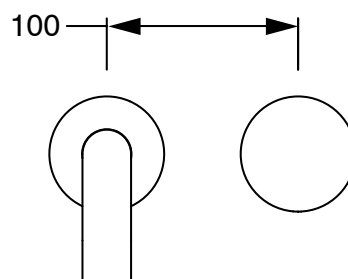

## Sussex Pure Progressive Wall Basin Mixer Tap System 200mm Living Tumbled Brass (3 Star)

225994

SPECIFICATIONS	
Recommended Use	Residential;Commercial
Colour Finish	Living Tumbled Brass
Primary Material	DR Brass
Recommended Pressure Range	150 - 500 kPa as per AS3500
Max Continuous Working Temperature (deg C)	65
Min Continuous Working Temperature (deg C)	1
WARRANTY	
Residential Use (Years)	40
Commercial Use (Years)	10
<i>Please refer to Sussex Warranty page for full Terms and Conditions</i>	

Dimensions are nominal measurements only.