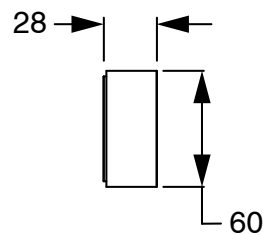

## Sussex Pure Progressive Wall Basin Mixer Tap System 200mm Living Tumbled Brass (3 Star)

225994

SPECIFICATIONS	
Recommended Use	Residential;Commercial
Colour Finish	Living Tumbled Brass
Primary Material	DR Brass
Recommended Pressure Range	150 - 500 kPa as per AS3500
Max Continuous Working Temperature (deg C)	65
Min Continuous Working Temperature (deg C)	1
WARRANTY	
Residential Use (Years)	40
Commercial Use (Years)	10
<i>Please refer to Sussex Warranty page for full Terms and Conditions</i>	

Dimensions are nominal measurements only.