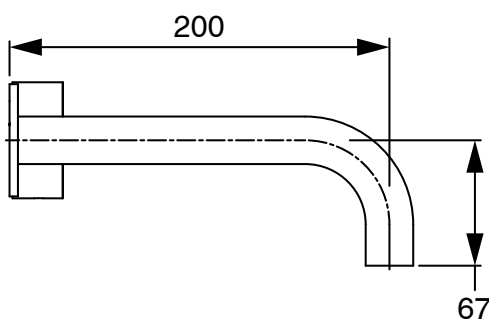

## Sussex Pure Progressive Wall Basin Mixer Tap System 200mm Living Tumbled Brass (3 Star)

225994

SPECIFICATIONS	
Recommended Use	Residential;Commercial
Colour Finish	Living Tumbled Brass
Primary Material	DR Brass
Recommended Pressure Range	150 - 500 kPa as per AS3500
Max Continuous Working Temperature (deg C)	65
Min Continuous Working Temperature (deg C)	1
WARRANTY	
Residential Use (Years)	40
Commercial Use (Years)	10
<i>Please refer to Sussex Warranty page for full Terms and Conditions</i>	

Dimensions are nominal measurements only.