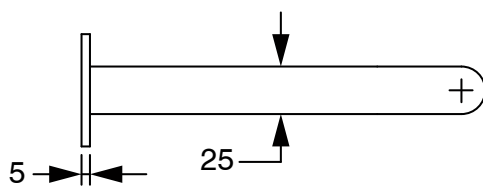

## Sussex Pure Progressive Wall Basin Mixer Tap System 200mm Living Tumbled Brass (3 Star)

225994

SPECIFICATIONS	
Recommended Use	Residential;Commercial
Colour Finish	Living Tumbled Brass
Primary Material	DR Brass
Recommended Pressure Range	150 - 500 kPa as per AS3500
Max Continuous Working Temperature (deg C)	65
Min Continuous Working Temperature (deg C)	1
WARRANTY	
Residential Use (Years)	40
Commercial Use (Years)	10
<i>Please refer to Sussex Warranty page for full Terms and Conditions</i>	

Dimensions are nominal measurements only.