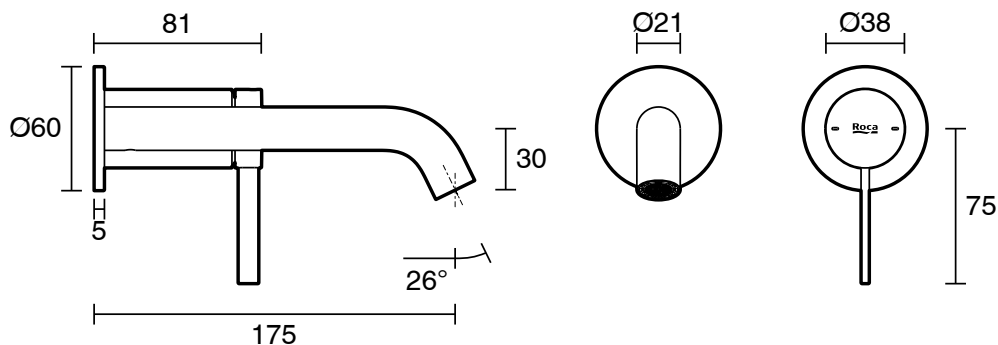

Roca Ona Wall Basin/Bath Mixer Tap Set Trimset Chrome (6 Star) Lead Free

13702

SPECIFICATIONS

Recommended Use	Residential;Commercial
Colour Finish	Polished Chrome
Primary Material	Lead Free Brass
Recommended Pressure Range	150 - 500 kPa as per AS3500
Max Continuous Working Temperature (deg C)	65
Min Continuous Working Temperature (deg C)	5

WARRANTY

Residential & Commercial Use (Years)	25
Spare Parts & Labour (Years)	1

Please refer to Roca Warranty page for full Terms and Conditions