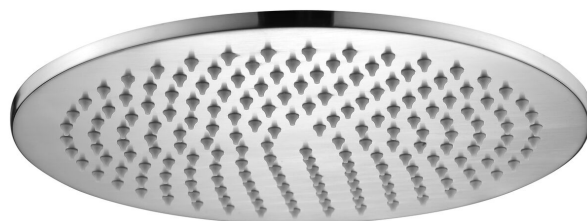

mizu

Mizu Drift Brass Overhead Shower 300mm Brushed Nickel (3 Star)

9508187

SPECIFICATIONS

Recommended Use	Residential;Commercial
Colour Finish	Brushed Nickel
Primary Material	DR Brass
Recommended Pressure Range	150 - 500 kPa as per AS3500
Max Continuous Working Temperature (deg C)	60
Min Continuous Working Temperature (deg C)	5

WARRANTY

Residential & Commercial Use (Years)	25
Spare Parts & Labour (Years)	1

Please refer to Mizu Warranty page for full Terms and Conditions

Dimensions are nominal measurements only.

CLEANING RECOMMENDATIONS:

We recommend the use of soapy water or approved cleaners. This product should not be cleaned with abrasive materials. Damage caused by any improper treatment is not covered by the product warranty. Refer to Warranty Conditions

Disclaimer: Products in this specification manual must by regulation be installed by licensed and registered trade people. The manufacturer/distributor reserves the right to vary specifications or delete models from their range without prior notification. Dimensions are nominal measurements only. Dimensions and set-outs listed are correct at time of publication however the manufacturer/distributor takes no responsibility for printing errors.

Published 01/04/2026

To see the complete Mizu range go to www.reece.com.au