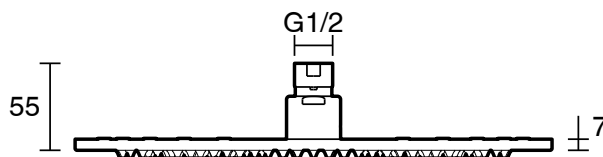

mizu

Mizu Drift Brass Overhead Shower 300mm Brushed Nickel (3 Star)

9508187

SPECIFICATIONS

Recommended Use	Residential;Commercial
Colour Finish	Brushed Nickel
Primary Material	DR Brass
Recommended Pressure Range	150 - 500 kPa as per AS3500
Max Continuous Working Temperature (deg C)	60
Min Continuous Working Temperature (deg C)	5

WARRANTY

Residential & Commercial Use (Years)	25
Spare Parts & Labour (Years)	1

Please refer to Mizu Warranty page for full Terms and Conditions

Dimensions are nominal measurements only.

CLEANING RECOMMENDATIONS:

We recommend the use of soapy water or approved cleaners. This product should not be cleaned with abrasive materials. Damage caused by any improper treatment is not covered by the product warranty. Refer to Warranty Conditions

Disclaimer: Products in this specification manual must by regulation be installed by licensed and registered trade people. The manufacturer/distributor reserves the right to vary specifications or delete models from their range without prior notification. Dimensions are nominal measurements only. Dimensions and set-outs listed are correct at time of publication however the manufacturer/distributor takes no responsibility for printing errors.

Published 01/04/2026

To see the complete Mizu range go to www.reece.com.au