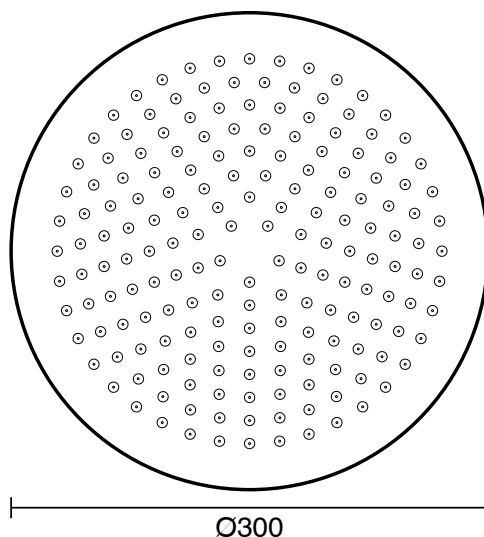

mizu

Mizu Drift Brass Overhead Shower 300mm Brushed Nickel (3 Star)

9508187

SPECIFICATIONS

Recommended Use	Residential;Commercial
Colour Finish	Brushed Nickel
Primary Material	DR Brass
Recommended Pressure Range	150 - 500 kPa as per AS3500
Max Continuous Working Temperature (deg C)	60
Min Continuous Working Temperature (deg C)	5

WARRANTY

Residential & Commercial Use (Years)	25
Spare Parts & Labour (Years)	1

Please refer to Mizu Warranty page for full Terms and Conditions

Dimensions are nominal measurements only.

CLEANING RECOMMENDATIONS:

We recommend the use of soapy water or approved cleaners. This product should not be cleaned with abrasive materials. Damage caused by any improper treatment is not covered by the product warranty. Refer to Warranty Conditions

Disclaimer: Products in this specification manual must by regulation be installed by licensed and registered trade people. The manufacturer/distributor reserves the right to vary specifications or delete models from their range without prior notification. Dimensions are nominal measurements only. Dimensions and set-outs listed are correct at time of publication however the manufacturer/distributor takes no responsibility for printing errors.

Published 01/04/2026

To see the complete Mizu range go to www.reece.com.au