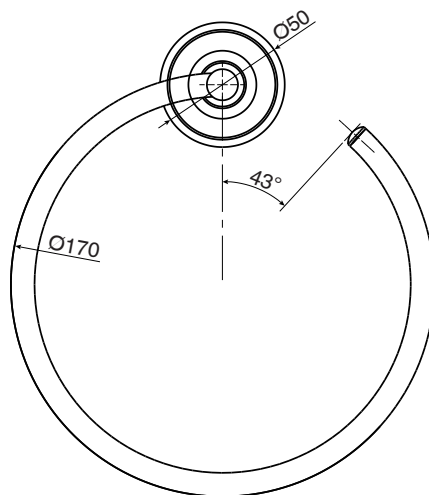

Posh Canterbury Towel Ring Polished Brass Gold

9508449

SPECIFICATIONS

Recommended Use	Residential;Commercial
Colour Finish	Polished Brass Gold
Primary Material	DR Brass

WARRANTY

Residential & Commercial Use (Years)	25
Spare Parts & Labour (Years)	1

Please refer to Posh Warranty Page for full Terms and Conditions

Dimensions are nominal measurements only.

CLEANING RECOMMENDATIONS:

We recommend the use of soapy water or approved cleaners. This product should not be cleaned with abrasive materials. Damage caused by any improper treatment is not covered by the product warranty. Refer to Warranty Conditions

Disclaimer: Products in this specification manual must by regulation be installed by licensed and registered trade people. The manufacturer/distributor reserves the right to vary specifications or delete models from their range without prior notification. Dimensions are nominal measurements only. Dimensions and set-outs listed are correct at time of publication however the manufacturer/distributor takes no responsibility for printing errors.

Published 01/04/2026

To see the complete Posh range go to www.reece.com.au