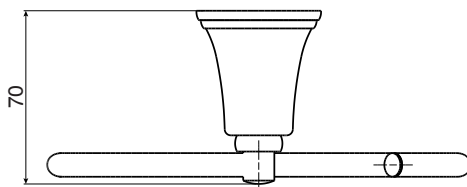

Posh Canterbury Towel Ring Polished Brass Gold

9508449

SPECIFICATIONS

Recommended Use	Residential;Commercial
Colour Finish	Polished Brass Gold
Primary Material	DR Brass

WARRANTY

Residential & Commercial Use (Years)	25
Spare Parts & Labour (Years)	1

Please refer to Posh Warranty Page for full Terms and Conditions

Dimensions are nominal measurements only.

CLEANING RECOMMENDATIONS:

We recommend the use of soapy water or approved cleaners. This product should not be cleaned with abrasive materials. Damage caused by any improper treatment is not covered by the product warranty. Refer to Warranty Conditions

Disclaimer: Products in this specification manual must by regulation be installed by licensed and registered trade people. The manufacturer/distributor reserves the right to vary specifications or delete models from their range without prior notification. Dimensions are nominal measurements only. Dimensions and set-outs listed are correct at time of publication however the manufacturer/distributor takes no responsibility for printing errors.

Published 01/04/2026

To see the complete Posh range go to www.reece.com.au