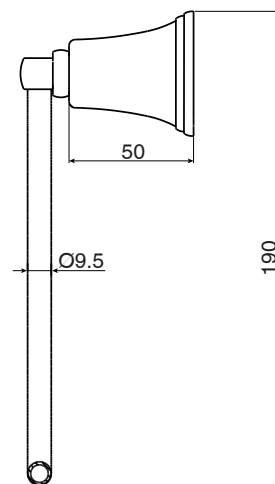

Posh Canterbury Towel Ring Polished Brass Gold

9508449

SPECIFICATIONS

Recommended Use	Residential;Commercial
Colour Finish	Polished Brass Gold
Primary Material	DR Brass

WARRANTY

Residential & Commercial Use (Years)	25
Spare Parts & Labour (Years)	1

Please refer to Posh Warranty Page for full Terms and Conditions

Dimensions are nominal measurements only.

CLEANING RECOMMENDATIONS:

We recommend the use of soapy water or approved cleaners. This product should not be cleaned with abrasive materials. Damage caused by any improper treatment is not covered by the product warranty. Refer to Warranty Conditions

Disclaimer: Products in this specification manual must by regulation be installed by licensed and registered trade people. The manufacturer/distributor reserves the right to vary specifications or delete models from their range without prior notification. Dimensions are nominal measurements only. Dimensions and set-outs listed are correct at time of publication however the manufacturer/distributor takes no responsibility for printing errors.

Published 01/04/2026

To see the complete Posh range go to www.reece.com.au