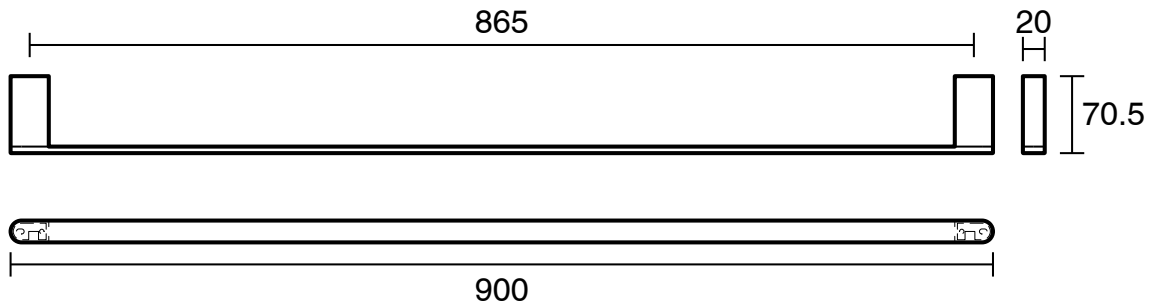

mizu

Mizu Soothe Single Towel Rail 900mm Brushed Nickel

2265118

SPECIFICATIONS

Recommended Use	Residential;Commercial
Colour Finish	Brushed Nickel
Primary Material	Zinc

WARRANTY

Residential & Commercial Use (Years)	25
Spare Parts & Labour (Years)	1

Please refer to Mizu Warranty page for full Terms and Conditions

Dimensions are nominal measurements only.

CLEANING RECOMMENDATIONS:

We recommend the use of soapy water or approved cleaners. This product should not be cleaned with abrasive materials. Damage caused by any improper treatment is not covered by the product warranty. Refer to Warranty Conditions

Disclaimer: Products in this specification manual must by regulation be installed by licensed and registered trade people. The manufacturer/distributor reserves the right to vary specifications or delete models from their range without prior notification. Dimensions are nominal measurements only. Dimensions and set-outs listed are correct at time of publication however the manufacturer/distributor takes no responsibility for printing errors.

Published 01/04/2026

To see the complete Mizu range go to www.reece.com.au