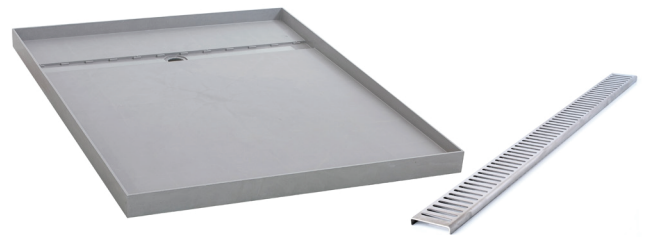

Posh Solus Tile Over Shower Tray with 860mm Long Rear Stainless Steel Standard Channel (For 2 Wall / Corner Install) 900mm x 1200mm

9512259

SPECIFICATIONS

Recommended Use	Residential;Commercial
Shower Base Colour	Grey
Shower Base Material	SMC
Shower Grate Material	Stainless Steel (316 Grade)
Waste Position	Centre Rear
Shower Base Waste Size	50 mm
Weight of Shower Base	22 kg
Usage	Corner Install

WARRANTY

Residential & Commercial Use (Years)	7
Spare Parts & Labour (Years)	1

Please refer to Posh Warranty Page for full Terms and Conditions

Dimensions are nominal measurements only.

CLEANING RECOMMENDATIONS:

We recommend the use of soapy water or approved cleaners. This product should not be cleaned with abrasive materials. Damage caused by any improper treatment is not covered by the product warranty. Refer to Warranty Conditions

Disclaimer: Products in this specification manual must by regulation be installed by licensed and registered trade people. The manufacturer/distributor reserves the right to vary specifications or delete models from their range without prior notification. Dimensions are nominal measurements only. Dimensions and set-outs listed are correct at time of publication however the manufacturer/distributor takes no responsibility for printing errors.

Published 01/04/2026

To see the complete Posh range go to
www.reece.com.au