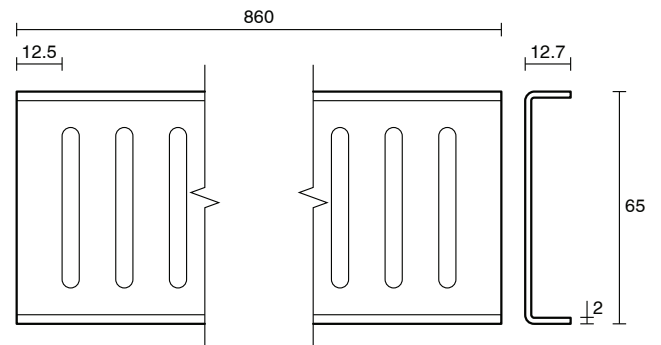

Posh Solus Tile Over Shower Tray with 860mm Long Rear Stainless Steel Standard Channel (For 2 Wall / Corner Install) 900mm x 1200mm

9512259

SPECIFICATIONS

Recommended Use	Residential;Commercial
Shower Base Colour	Grey
Shower Base Material	SMC
Shower Grate Material	Stainless Steel (316 Grade)
Waste Position	Centre Rear
Shower Base Waste Size	50 mm
Weight of Shower Base	22 kg
Usage	Corner Install

WARRANTY

Residential & Commercial Use (Years)	7
Spare Parts & Labour (Years)	1

Please refer to Posh Warranty Page for full Terms and Conditions

Dimensions are nominal measurements only.

CLEANING RECOMMENDATIONS:

We recommend the use of soapy water or approved cleaners. This product should not be cleaned with abrasive materials. Damage caused by any improper treatment is not covered by the product warranty. Refer to Warranty Conditions

Disclaimer: Products in this specification manual must by regulation be installed by licensed and registered trade people. The manufacturer/distributor reserves the right to vary specifications or delete models from their range without prior notification. Dimensions are nominal measurements only. Dimensions and set-outs listed are correct at time of publication however the manufacturer/distributor takes no responsibility for printing errors.

Published 01/04/2026

To see the complete Posh range go to
www.reece.com.au