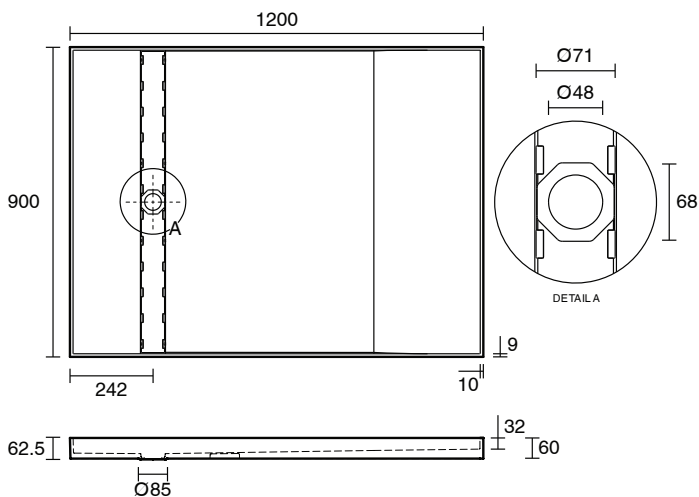

Posh Solus Tile Over Shower Tray with 860mm Long Rear Stainless Steel Standard Channel (For 2 Wall / Corner Install) 900mm x 1200mm

9512259

SPECIFICATIONS

Recommended Use	Residential;Commercial
Shower Base Colour	Grey
Shower Base Material	SMC
Shower Grate Material	Stainless Steel (316 Grade)
Waste Position	Centre Rear
Shower Base Waste Size	50 mm
Weight of Shower Base	22 kg
Usage	Corner Install

WARRANTY

Residential & Commercial Use (Years)	7
Spare Parts & Labour (Years)	1

Please refer to Posh Warranty Page for full Terms and Conditions

Dimensions are nominal measurements only.

CLEANING RECOMMENDATIONS:

We recommend the use of soapy water or approved cleaners. This product should not be cleaned with abrasive materials. Damage caused by any improper treatment is not covered by the product warranty. Refer to Warranty Conditions

Disclaimer: Products in this specification manual must by regulation be installed by licensed and registered trade people. The manufacturer/distributor reserves the right to vary specifications or delete models from their range without prior notification. Dimensions are nominal measurements only. Dimensions and set-outs listed are correct at time of publication however the manufacturer/distributor takes no responsibility for printing errors.

Published 01/04/2026

To see the complete Posh range go to
www.reece.com.au