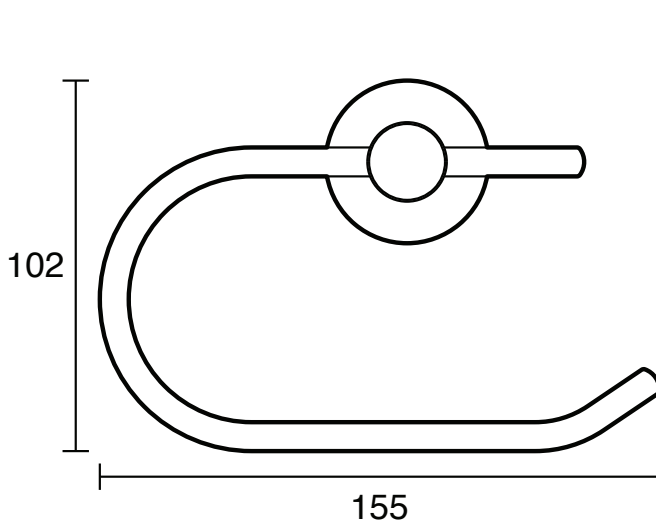

Posh Solus MK2 Toilet Roll Holder Chrome

9506580

SPECIFICATIONS

Recommended Use	Residential;Commercial
Colour	Polished Chrome

WARRANTY

Residential & Commercial Use (Years)	25
Spare Parts & Labour (Years)	1

Please refer to Posh Warranty Page for full Terms and Conditions

Dimensions are nominal measurements only.

CLEANING RECOMMENDATIONS:

We recommend the use of soapy water or approved cleaners. This product should not be cleaned with abrasive materials. Damage caused by any improper treatment is not covered by the product warranty. Refer to Warranty Conditions

Disclaimer: Products in this specification manual must by regulation be installed by licensed and registered trade people. The manufacturer/distributor reserves the right to vary specifications or delete models from their range without prior notification. Dimensions are nominal measurements only. Dimensions and set-outs listed are correct at time of publication however the manufacturer/distributor takes no responsibility for printing errors.

Published 01/04/2026

To see the complete Posh range go to
www.reece.com.au