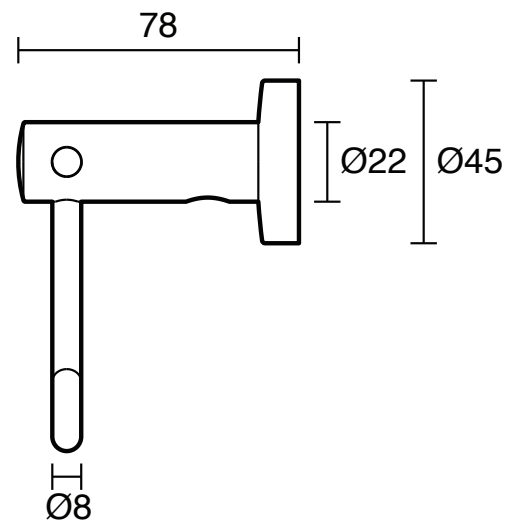

Posh Solus MK2 Toilet Roll Holder Chrome

9506580

SPECIFICATIONS

Recommended Use	Residential;Commercial
Colour	Polished Chrome

WARRANTY

Residential & Commercial Use (Years)	25
Spare Parts & Labour (Years)	1

Please refer to Posh Warranty Page for full Terms and Conditions

Dimensions are nominal measurements only.

CLEANING RECOMMENDATIONS:

We recommend the use of soapy water or approved cleaners. This product should not be cleaned with abrasive materials. Damage caused by any improper treatment is not covered by the product warranty. Refer to Warranty Conditions

Disclaimer: Products in this specification manual must by regulation be installed by licensed and registered trade people. The manufacturer/distributor reserves the right to vary specifications or delete models from their range without prior notification. Dimensions are nominal measurements only. Dimensions and set-outs listed are correct at time of publication however the manufacturer/distributor takes no responsibility for printing errors.

Published 01/04/2026

To see the complete Posh range go to
www.reece.com.au