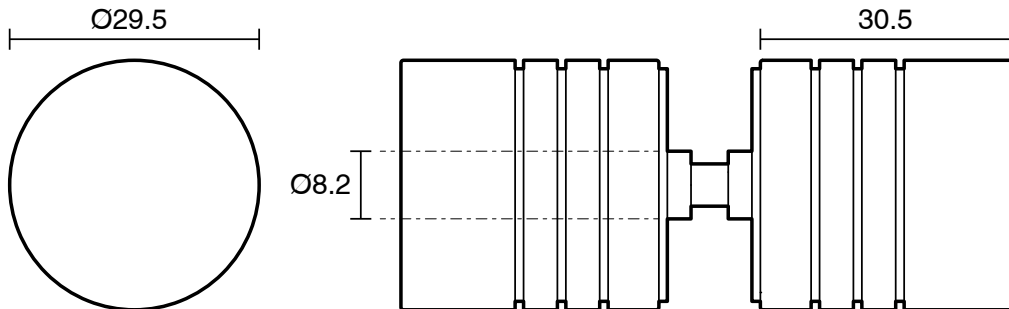

KADO

Kado Lux Frameless Shower Screen Door Knob Chrome

1705950

SPECIFICATIONS

Recommended Use	Residential;Commercial
Colour Finish	Chrome
Primary Material	Stainless Steel
Mounting	Product Surface

WARRANTY

Residential & Commercial Use (Years)	25
Spare Parts & Labour (Years)	1

Please refer to Kado Warranty Page for full Terms and Conditions

Dimensions are nominal measurements only.

CLEANING RECOMMENDATIONS:

We recommend the use of soapy water or approved cleaners. This product should not be cleaned with abrasive materials. Damage caused by any improper treatment is not covered by the product warranty. Refer to Warranty Conditions

Disclaimer: Products in this specification manual must by regulation be installed by licensed and registered trade people. The manufacturer/distributor reserves the right to vary specifications or delete models from their range without prior notification. Dimensions are nominal measurements only. Dimensions and set-outs listed are correct at time of publication however the manufacturer/distributor takes no responsibility for printing errors.

Published 01/04/2026

To see the complete Kado range go to
www.reece.com.au