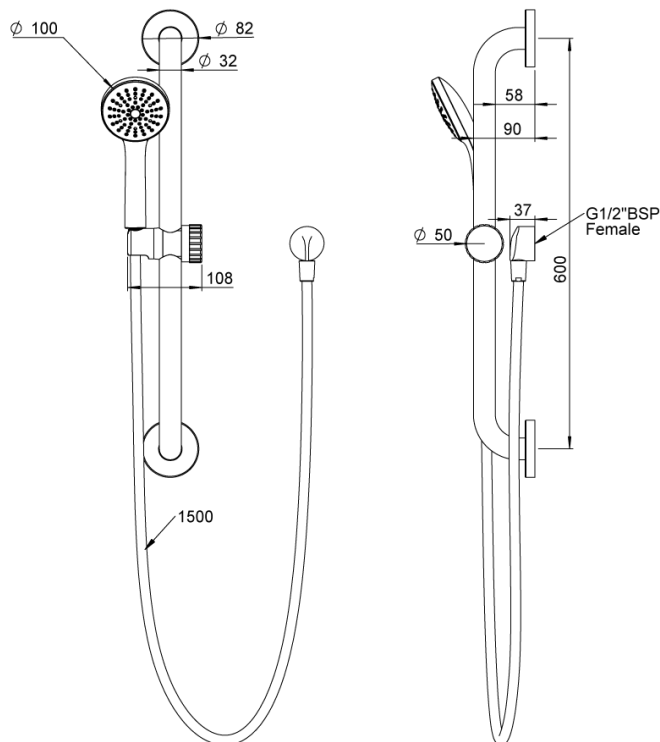

Posh Solus MK3 Single Grab Rail Shower 1 Function 600mm with Wall Water Inlet Chrome (4 Star)

2213367

SPECIFICATIONS	
Recommended Use	Residential;Commercial
Colour Finish	Polished Chrome
Primary Material	Stainless Steel
Recommended Pressure Range	150 - 500 kPa as per AS3500
Max Continuous Working Temperature (deg C)	80
Min Continuous Working Temperature (deg C)	5
Hot Water Unit Suitability	Continuous Flow;Storage Tank
WARRANTY	
Residential & Commercial Use (Years)	25
Spare Parts & Labour (Years)	1
<i>Please refer to Posh Warranty Page for full Terms and Conditions</i>	

Disclaimer: Products in this specification manual must by regulation be installed by licensed and registered trade people. The manufacturer/distributor reserves the right to vary specifications or delete models from their range without prior notification. Dimensions are nominal measurements only. Dimensions and set-outs listed are correct at time of publication however the manufacturer/distributor takes no responsibility for printing errors.