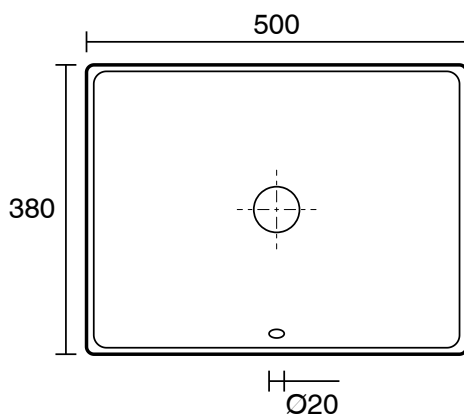

Roca Ona Square Semi Inset Basin 500mm x 380mm No Taphole with Overflow White

9512575

SPECIFICATIONS

Recommended Use	Residential;Commercial
Primary Material	Fine Ceramic
Colour Finish	Gloss White
Bowl Capacity (L)	4
Weight (kg)	8
Taphole Configuration	None
Overflow Included	Yes
Plug & Waste Included	No

WARRANTY

Residential & Commercial Use (Years)	25
Spare Parts & Labour (Years)	1

Please refer to Roca Warranty page for full Terms and Conditions

Dimensions are nominal measurements only.

CLEANING RECOMMENDATIONS:

We recommend the use of soapy water or approved cleaners. This product should not be cleaned with abrasive materials. Damage caused by any improper treatment is not covered by the product warranty. Refer to Warranty Conditions

Disclaimer: Products in this specification manual must by regulation be installed by licensed and registered trade people. The manufacturer/distributor reserves the right to vary specifications or delete models from their range without prior notification. Dimensions are nominal measurements only. Dimensions and set-outs listed are correct at time of publication however the manufacturer/distributor takes no responsibility for printing errors.

Published 18/05/2026

To see the complete Roca range go to
www.reece.com.au