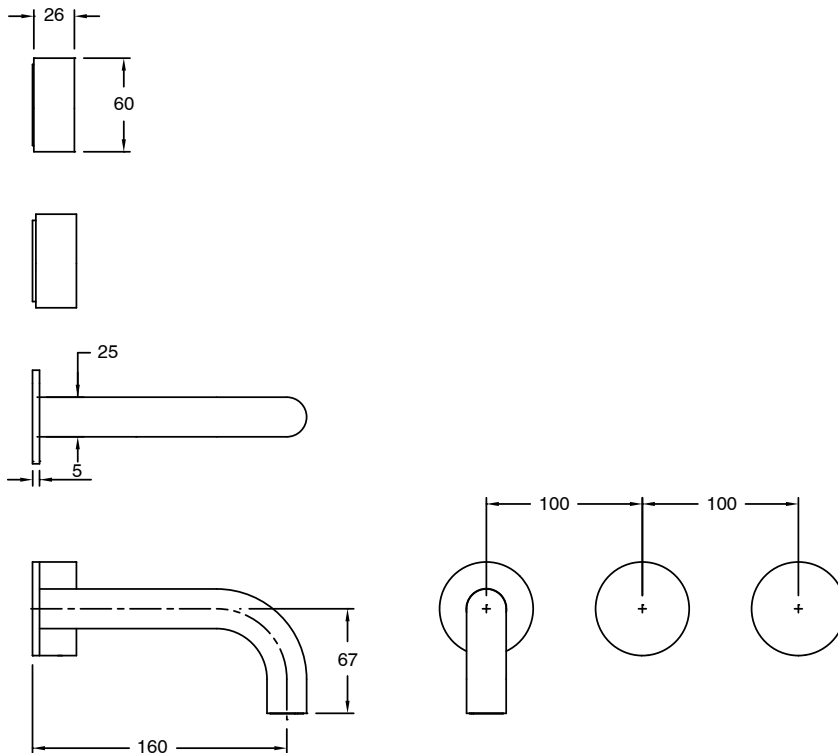

# SUSSEX

**Sussex Pure Wall Bath Hostess System 160mm with Cirque Textured Handles  
PVD Brushed Gold Lead Free  
46797**

SPECIFICATIONS	
Recommended Use	Residential;Commercial
Colour Finish	Brushed Gold
Primary Material	Lead Free Brass
Recommended Pressure Range	150 - 500 kPa as per AS3500
Max Continuous Working Temperature (deg C)	65
Min Continuous Working Temperature (deg C)	1
WARRANTY	
Residential Use (Years)	40
Commercial Use (Years)	10
<i>Please refer to Sussex Warranty page for full Terms and Conditions</i>	

**Disclaimer:** Products in this specification manual must by regulation be installed by licensed and registered trade people. The manufacturer/distributor reserves the right to vary specifications or delete models from their range without prior notification. Dimensions are nominal measurements only. Dimensions and set-outs listed are correct at time of publication however the manufacturer/distributor takes no responsibility for printing errors.