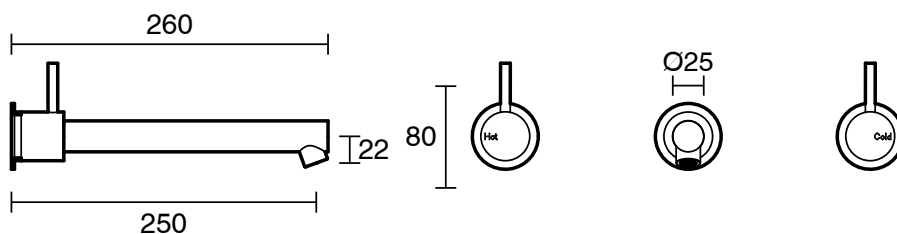

SUSSEX

Scala Wall Bath Set Straight 250mm PVD Brushed Platinum Gold Lead Free

51282

SPECIFICATIONS

Recommended Use	Residential;Commercial
Colour Finish	Brushed Platinum Gold
Primary Material	Lead Free Brass
Recommended Pressure Range	150 - 500 kPa as per AS3500
Max Continuous Working Temperature (deg C)	65
Min Continuous Working Temperature (deg C)	1

WARRANTY

Residential Use (Years)	40
Commercial Use (Years)	10

Please refer to Sussex Warranty page for full Terms and Conditions

Dimensions are nominal measurements only.

CLEANING RECOMMENDATIONS:

We recommend the use of soapy water or approved cleaners. This product should not be cleaned with abrasive materials. Damage caused by any improper treatment is not covered by the product warranty. Refer to Warranty Conditions

Disclaimer: Products in this specification manual must by regulation be installed by licensed and registered trade people. The manufacturer/distributor reserves the right to vary specifications or delete models from their range without prior notification. Dimensions are nominal measurements only. Dimensions and set-outs listed are correct at time of publication however the manufacturer/distributor takes no responsibility for printing errors.

Published 12/05/2026

To see the complete Sussex range go to www.reece.com.au