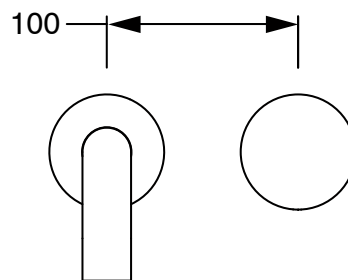

SUSSEX

**Sussex Pure Progressive Wall Bath Mixer System 200mm with Diamond Textured Handles
PVD Brushed Gold Lead Free
50038**

SPECIFICATIONS

Recommended Use	Residential;Commercial
Colour Finish	Brushed Gold
Primary Material	Lead Free Brass
Recommended Pressure Range	150 - 500 kPa as per AS3500
Max Continuous Working Temperature (deg C)	65
Min Continuous Working Temperature (deg C)	1

WARRANTY

Residential Use (Years)	40
Commercial Use (Years)	10

Please refer to Sussex Warranty page for full Terms and Conditions

Dimensions are nominal measurements only.

CLEANING RECOMMENDATIONS:

We recommend the use of soapy water or approved cleaners. This product should not be cleaned with abrasive materials. Damage caused by any improper treatment is not covered by the product warranty. Refer to Warranty Conditions

Disclaimer: Products in this specification manual must by regulation be installed by licensed and registered trade people. The manufacturer/distributor reserves the right to vary specifications or delete models from their range without prior notification. Dimensions are nominal measurements only. Dimensions and set-outs listed are correct at time of publication however the manufacturer/distributor takes no responsibility for printing errors.

Published 14/05/2026

To see the complete Sussex range go to www.reece.com.au