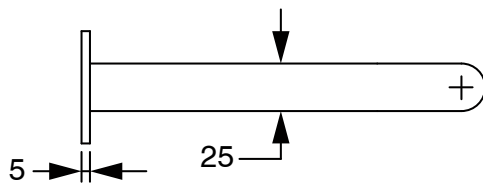

SUSSEX

**Sussex Pure Progressive Wall Bath Mixer System 200mm with Diamond Textured Handles
PVD Brushed Gold Lead Free
50038**

SPECIFICATIONS

Recommended Use	Residential;Commercial
Colour Finish	Brushed Gold
Primary Material	Lead Free Brass
Recommended Pressure Range	150 - 500 kPa as per AS3500
Max Continuous Working Temperature (deg C)	65
Min Continuous Working Temperature (deg C)	1

WARRANTY

Residential Use (Years)	40
Commercial Use (Years)	10

Please refer to Sussex Warranty page for full Terms and Conditions

Dimensions are nominal measurements only.

CLEANING RECOMMENDATIONS:

We recommend the use of soapy water or approved cleaners. This product should not be cleaned with abrasive materials. Damage caused by any improper treatment is not covered by the product warranty. Refer to Warranty Conditions

Disclaimer: Products in this specification manual must by regulation be installed by licensed and registered trade people. The manufacturer/distributor reserves the right to vary specifications or delete models from their range without prior notification. Dimensions are nominal measurements only. Dimensions and set-outs listed are correct at time of publication however the manufacturer/distributor takes no responsibility for printing errors.

Published 14/05/2026

To see the complete Sussex range go to www.reece.com.au