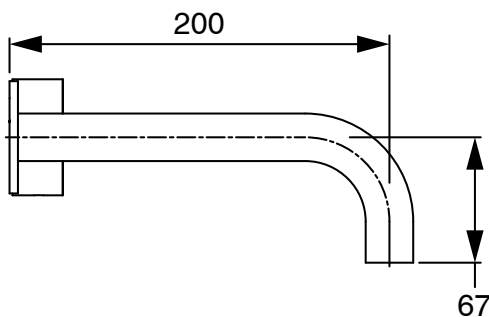

SUSSEX

**Sussex Pure Progressive Wall Bath Mixer System 200mm with Diamond Textured Handles
PVD Brushed Gold Lead Free
50038**

SPECIFICATIONS

Recommended Use	Residential;Commercial
Colour Finish	Brushed Gold
Primary Material	Lead Free Brass
Recommended Pressure Range	150 - 500 kPa as per AS3500
Max Continuous Working Temperature (deg C)	65
Min Continuous Working Temperature (deg C)	1

WARRANTY

Residential Use (Years)	40
Commercial Use (Years)	10

Please refer to Sussex Warranty page for full Terms and Conditions

Dimensions are nominal measurements only.

CLEANING RECOMMENDATIONS:

We recommend the use of soapy water or approved cleaners. This product should not be cleaned with abrasive materials. Damage caused by any improper treatment is not covered by the product warranty. Refer to Warranty Conditions

Disclaimer: Products in this specification manual must by regulation be installed by licensed and registered trade people. The manufacturer/distributor reserves the right to vary specifications or delete models from their range without prior notification. Dimensions are nominal measurements only. Dimensions and set-outs listed are correct at time of publication however the manufacturer/distributor takes no responsibility for printing errors.

Published 14/05/2026

To see the complete Sussex range go to www.reece.com.au