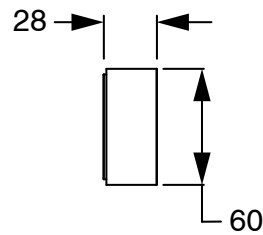

SUSSEX

**Sussex Pure Progressive Wall Bath Mixer System 200mm with Diamond Textured Handles
PVD Brushed Gold Lead Free
50038**

SPECIFICATIONS

Recommended Use	Residential;Commercial
Colour Finish	Brushed Gold
Primary Material	Lead Free Brass
Recommended Pressure Range	150 - 500 kPa as per AS3500
Max Continuous Working Temperature (deg C)	65
Min Continuous Working Temperature (deg C)	1

WARRANTY

Residential Use (Years)	40
Commercial Use (Years)	10

Please refer to Sussex Warranty page for full Terms and Conditions

Dimensions are nominal measurements only.

CLEANING RECOMMENDATIONS:

We recommend the use of soapy water or approved cleaners. This product should not be cleaned with abrasive materials. Damage caused by any improper treatment is not covered by the product warranty. Refer to Warranty Conditions

Disclaimer: Products in this specification manual must by regulation be installed by licensed and registered trade people. The manufacturer/distributor reserves the right to vary specifications or delete models from their range without prior notification. Dimensions are nominal measurements only. Dimensions and set-outs listed are correct at time of publication however the manufacturer/distributor takes no responsibility for printing errors.

Published 14/05/2026

To see the complete Sussex range go to www.reece.com.au