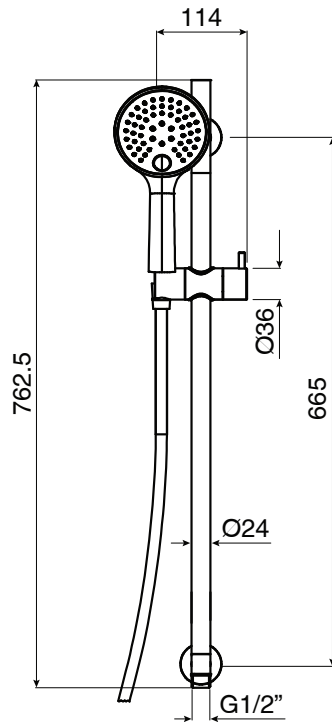

mizu

Mizu Drift Single Rail Shower with Top Rail Water Inlet Brushed Gold (3 Star)

9508904

SPECIFICATIONS

Recommended Use	Residential;Commercial
Colour Finish	Brushed Gold
Primary Material	DR Brass
Recommended Pressure Range	150 - 500 kPa as per AS3500
Max Continuous Working Temperature (deg C)	65
Min Continuous Working Temperature (deg C)	5

WARRANTY

Residential & Commercial Use (Years)	25
Spare Parts & Labour (Years)	1

Please refer to Mizu Warranty page for full Terms and Conditions