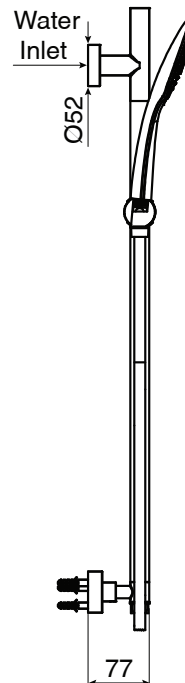

mizu

Mizu Drift Single Rail Shower with Top Rail Water Inlet Brushed Gold (3 Star)

9508904

SPECIFICATIONS

Recommended Use	Residential;Commercial
Colour Finish	Brushed Gold
Primary Material	DR Brass
Recommended Pressure Range	150 - 500 kPa as per AS3500
Max Continuous Working Temperature (deg C)	65
Min Continuous Working Temperature (deg C)	5

WARRANTY

Residential & Commercial Use (Years)	25
Spare Parts & Labour (Years)	1

Please refer to Mizu Warranty page for full Terms and Conditions