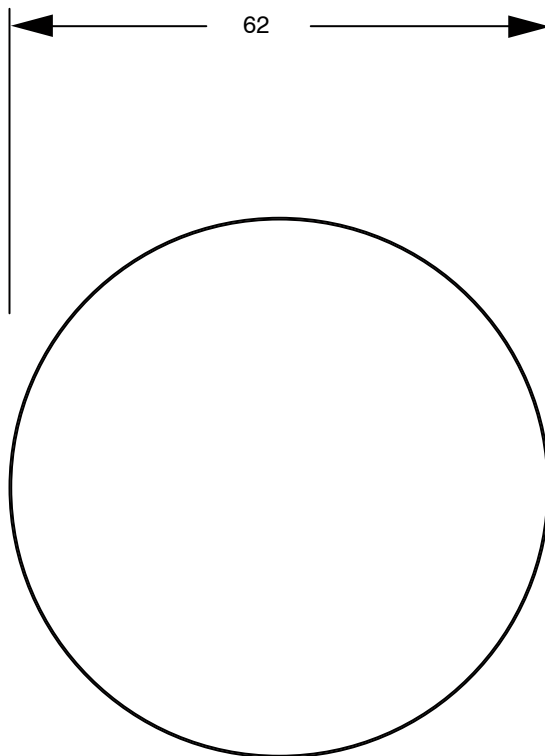

SUSSEX

Sussex Pure Progressive Hob Mixer with Cirque Textured Handles PVD Brushed Bronze Lead Free

50340

SPECIFICATIONS

Recommended Use	Residential;Commercial
Colour Finish	Brushed Bronze
Primary Material	Lead Free Brass
Recommended Pressure Range	150 - 500 kPa as per AS3500
Max Continuous Working Temperature (deg C)	65
Min Continuous Working Temperature (deg C)	1

WARRANTY

Residential Use (Years)	40
Commercial Use (Years)	10

Please refer to Sussex Warranty page for full Terms and Conditions

Dimensions are nominal measurements only.

CLEANING RECOMMENDATIONS:

We recommend the use of soapy water or approved cleaners. This product should not be cleaned with abrasive materials. Damage caused by any improper treatment is not covered by the product warranty. Refer to Warranty Conditions

Disclaimer: Products in this specification manual must by regulation be installed by licensed and registered trade people. The manufacturer/distributor reserves the right to vary specifications or delete models from their range without prior notification. Dimensions are nominal measurements only. Dimensions and set-outs listed are correct at time of publication however the manufacturer/distributor takes no responsibility for printing errors.

Published 14/05/2026

To see the complete Sussex range go to www.reece.com.au