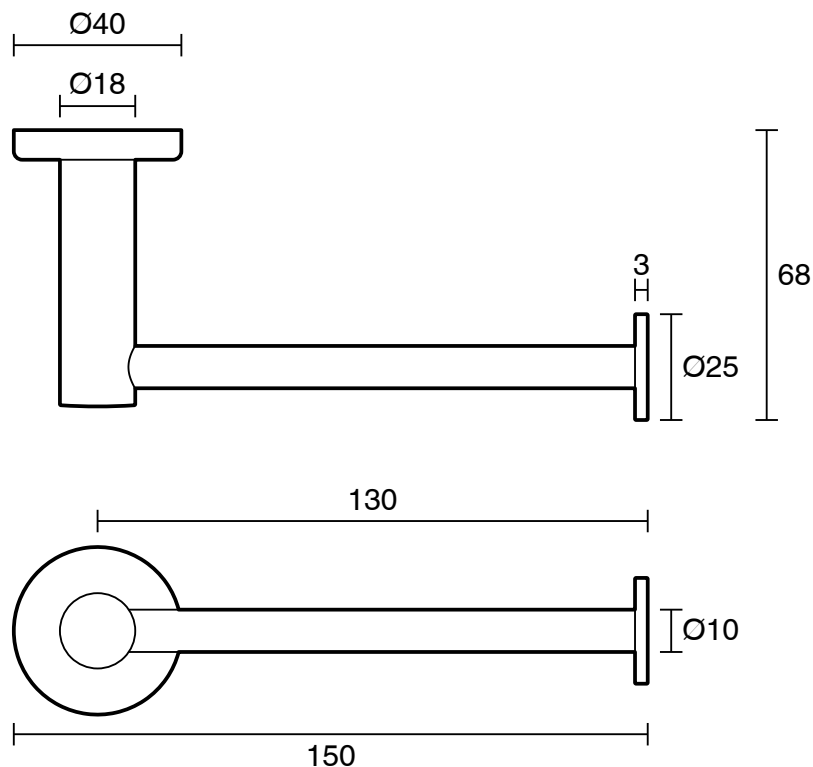

mizu

Mizu Drift Straight Toilet Roll Holder Brushed Nickel

9508232

SPECIFICATIONS	
Recommended Use	Residential;Commercial
Colour Finish	Brushed Nickel
Primary Material	DR Brass
WARRANTY	
Residential & Commercial Use (Years)	25
Spare Parts & Labour (Years)	1
<i>Please refer to Mizu Warranty page for full Terms and Conditions</i>	

Disclaimer: Products in this specification manual must by regulation be installed by licensed and registered trade people. The manufacturer/distributor reserves the right to vary specifications or delete models from their range without prior notification. Dimensions are nominal measurements only. Dimensions and set-outs listed are correct at time of publication however the manufacturer/distributor takes no responsibility for printing errors.