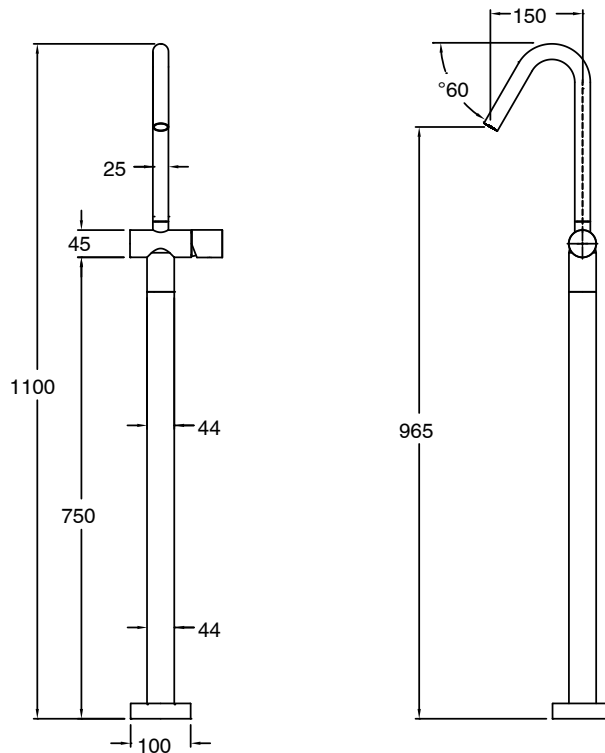

SUSSEX

**Sussex Pure Floor Mounted Bath Mixer Tap Trimset with Cirque Textured Handle
PVD Brushed Gunmetal
9511802**

SPECIFICATIONS

Recommended Use	Residential;Commercial
Colour Finish	Brushed Smoke Gunmetal
Primary Material	DR Brass
Recommended Pressure Range	150 - 500 kPa as per AS3500
Max Continuous Working Temperature (deg C)	65
Min Continuous Working Temperature (deg C)	1

WARRANTY

Residential Use (Years)	40
Commercial Use (Years)	10

Please refer to Sussex Warranty page for full Terms and Conditions

Dimensions are nominal measurements only.

CLEANING RECOMMENDATIONS:

We recommend the use of soapy water or approved cleaners. This product should not be cleaned with abrasive materials. Damage caused by any improper treatment is not covered by the product warranty. Refer to Warranty Conditions

Disclaimer: Products in this specification manual must by regulation be installed by licensed and registered trade people. The manufacturer/distributor reserves the right to vary specifications or delete models from their range without prior notification. Dimensions are nominal measurements only. Dimensions and set-outs listed are correct at time of publication however the manufacturer/distributor takes no responsibility for printing errors.

Published 21/04/2026

To see the complete Sussex range go to www.reece.com.au